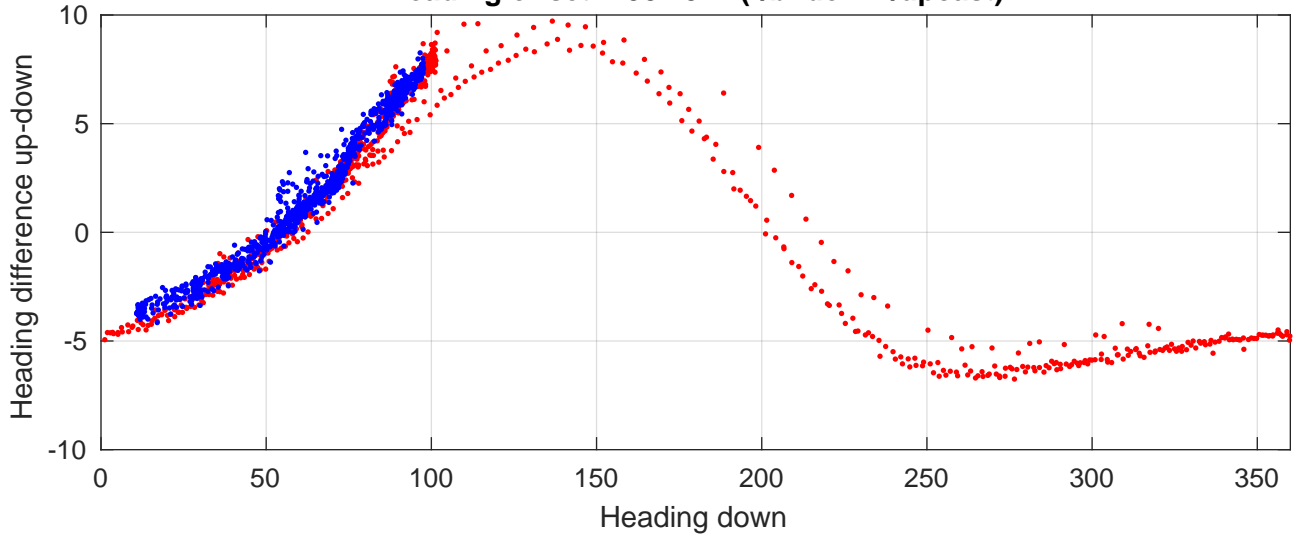

# P2E station #8601 (V7) Figure 6

Heading offset : -98.4817 (r/b: down/upcast)

Pitch offset : -3.4465

Roll offset : -2.5378