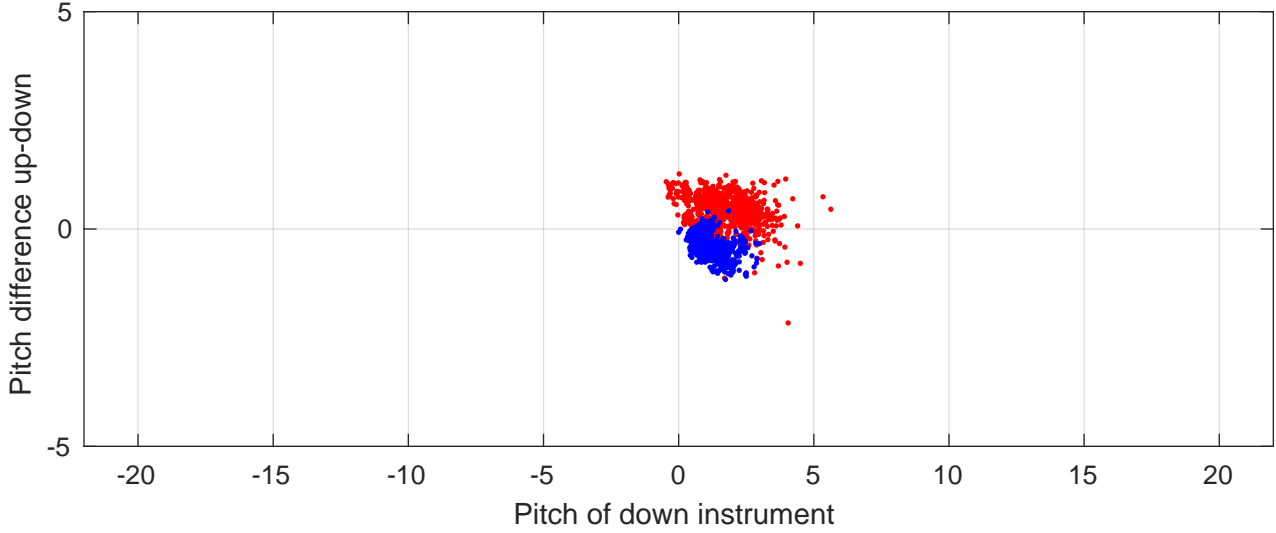

# P2E station #8601 (V7) Figure 6

Heading offset : -98.4817 (r/b: down/upcast)

Pitch offset : -3.4465

Roll offset : -2.5378