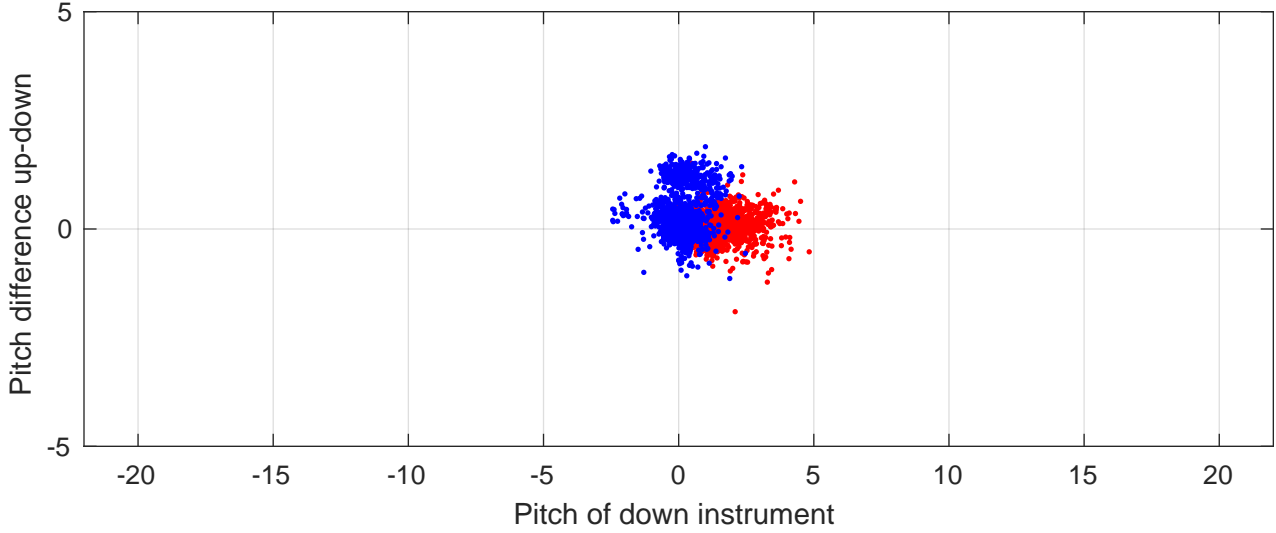

P2E station #8602 (V7) Figure 6

Heading offset : -98.7882 (r/b: down/upcast)

Pitch offset : -2.9365

Roll offset : -3.7736