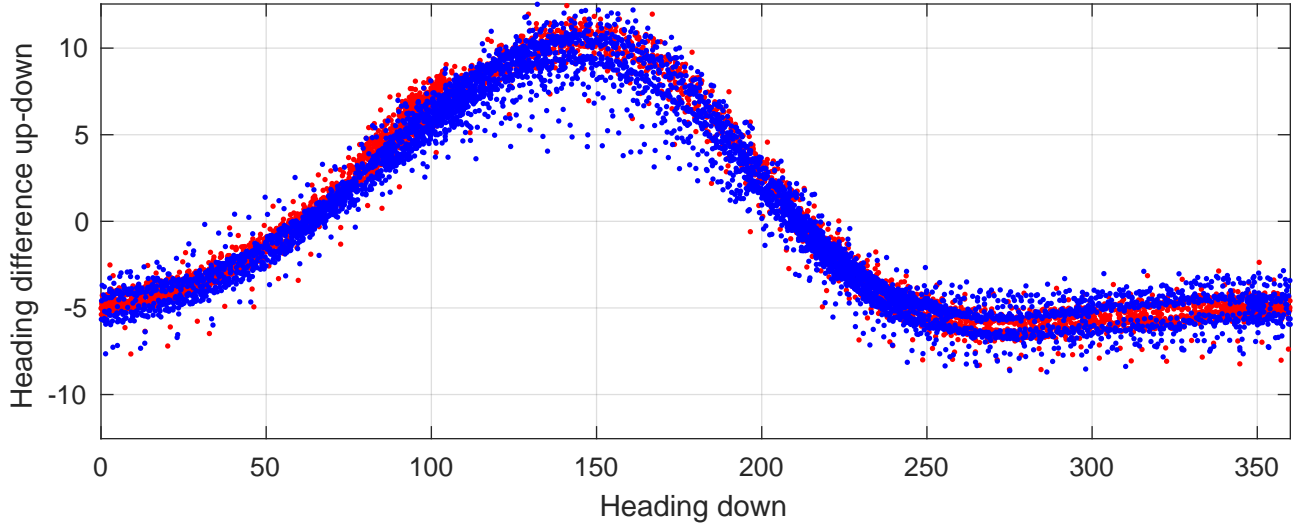

P2E station #8602 (V7) Figure 6

Heading offset : -98.7882 (r/b: down/upcast)

Pitch offset : -2.9365

Roll offset : -3.7736