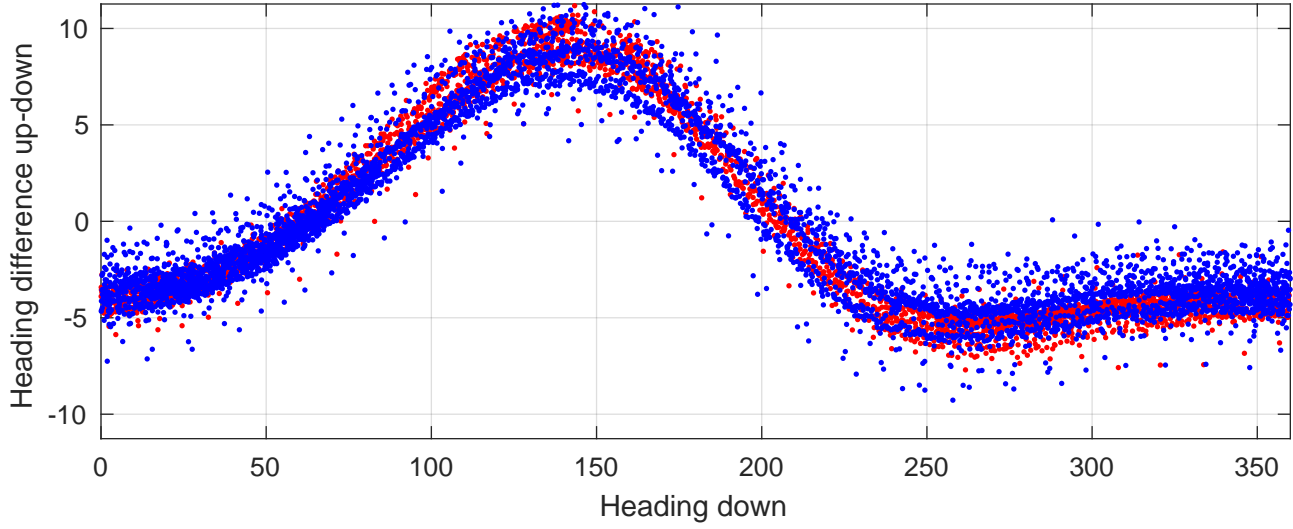

# P2E station #8701 (V7) Figure 6

Heading offset : -98.9423 (r/b: down/upcast)

Pitch offset : -1.9439

Roll offset : -2.7174