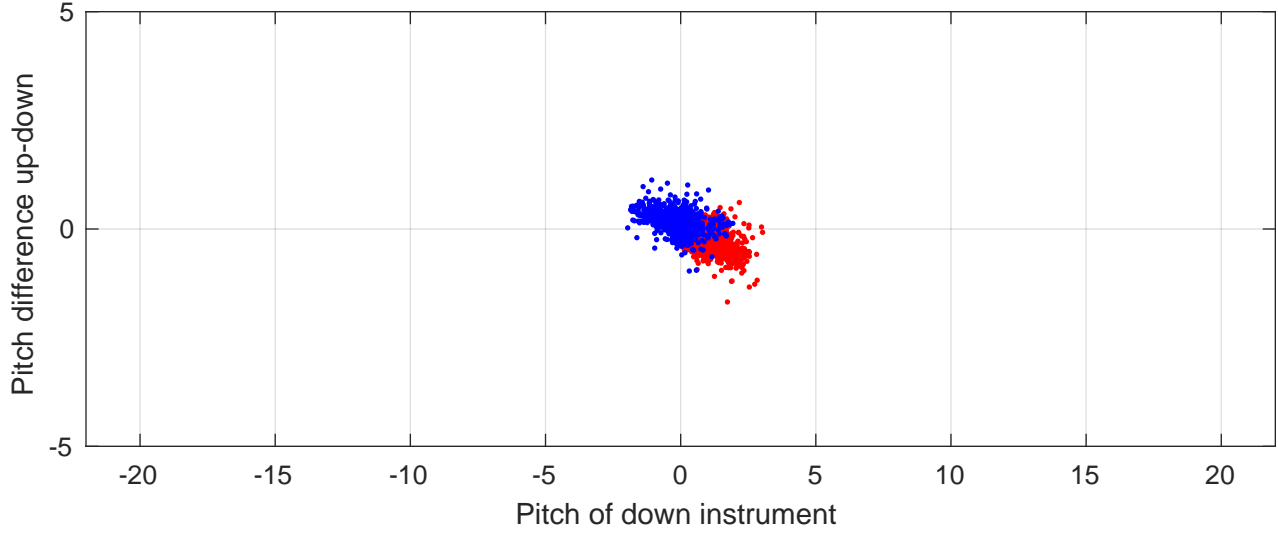

# P2E station #8701 (V7) Figure 6

Heading offset : -98.9423 (r/b: down/upcast)

Pitch offset : -1.9439

Roll offset : -2.7174