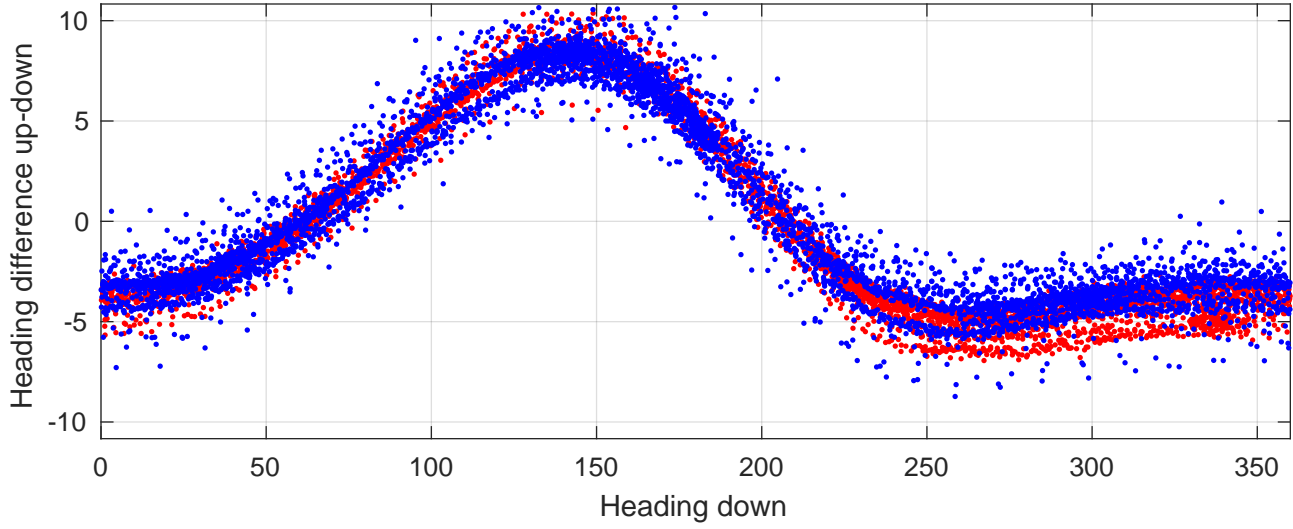

P2E station #8801 (V7) Figure 6

Heading offset : -98.8583 (r/b: down/upcast)

Pitch offset : -1.9917

Roll offset : -2.6892