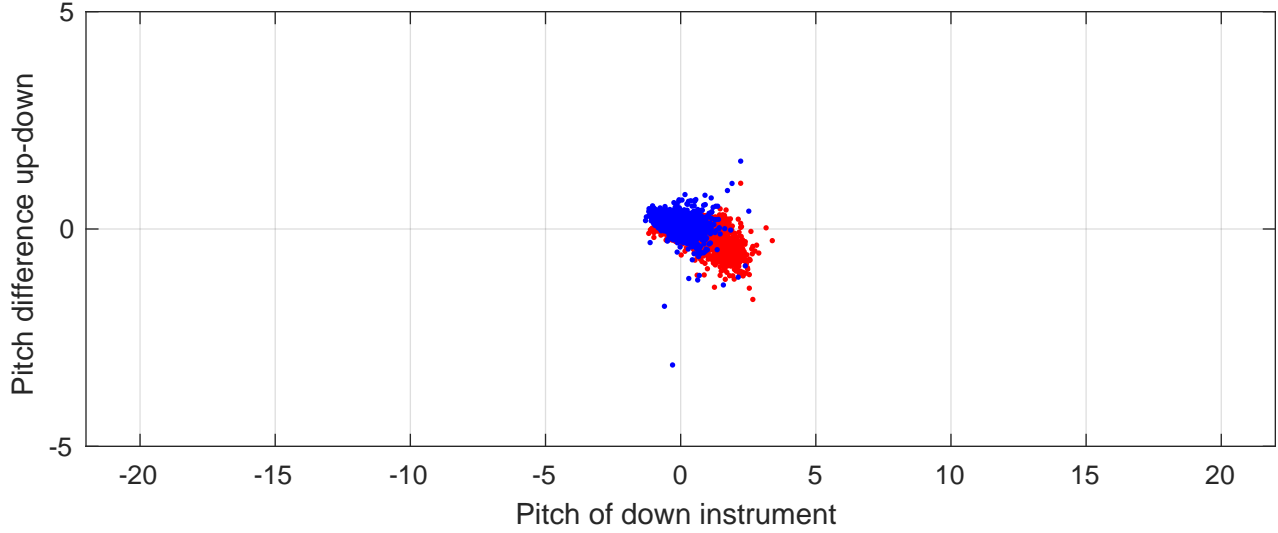

P2E station #8801 (V7) Figure 6

Heading offset : -98.8583 (r/b: down/upcast)

Pitch offset : -1.9917

Roll offset : -2.6892