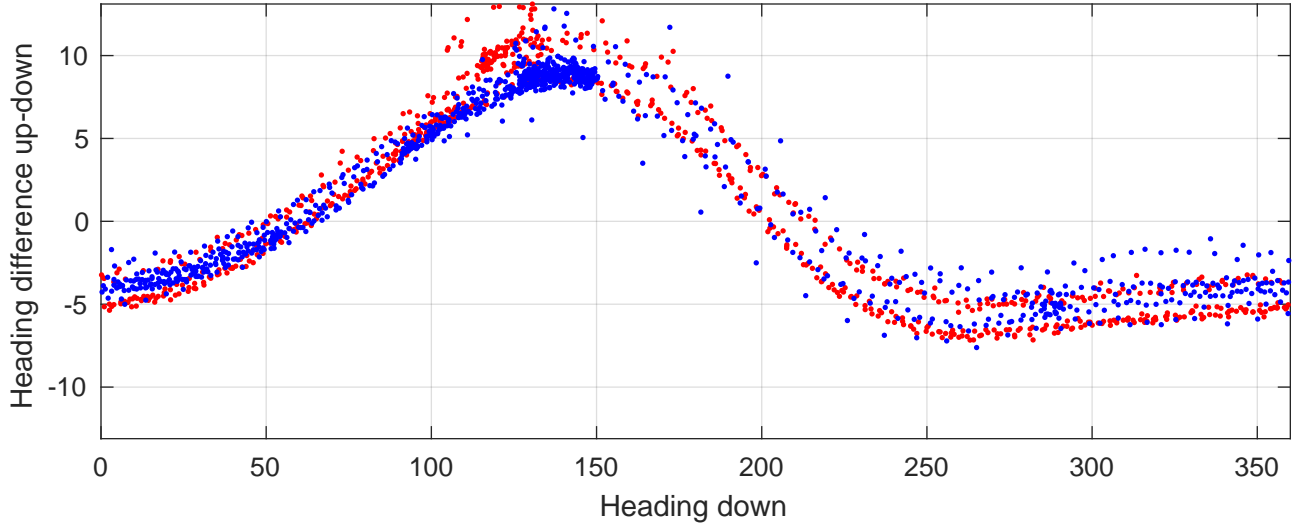

# P2E station #8901 (V7) Figure 6

Heading offset : -98.8745 (r/b: down/upcast)

Pitch offset : -2.319

Roll offset : -3.001