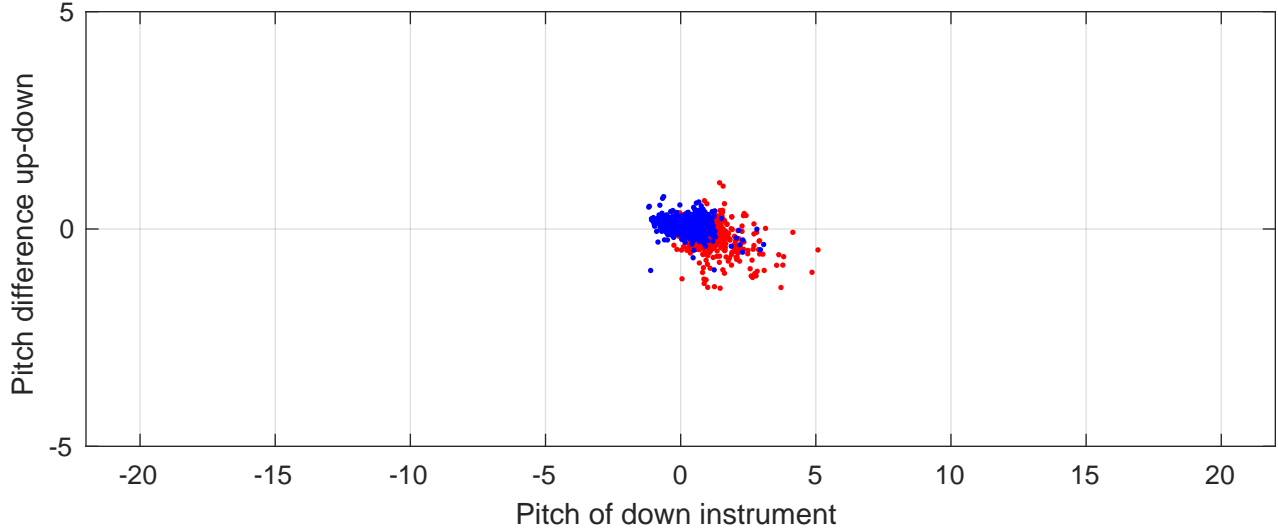

# P2E station #8901 (V7) Figure 6

Heading offset : -98.8745 (r/b: down/upcast)

Pitch offset : -2.319

Roll offset : -3.001