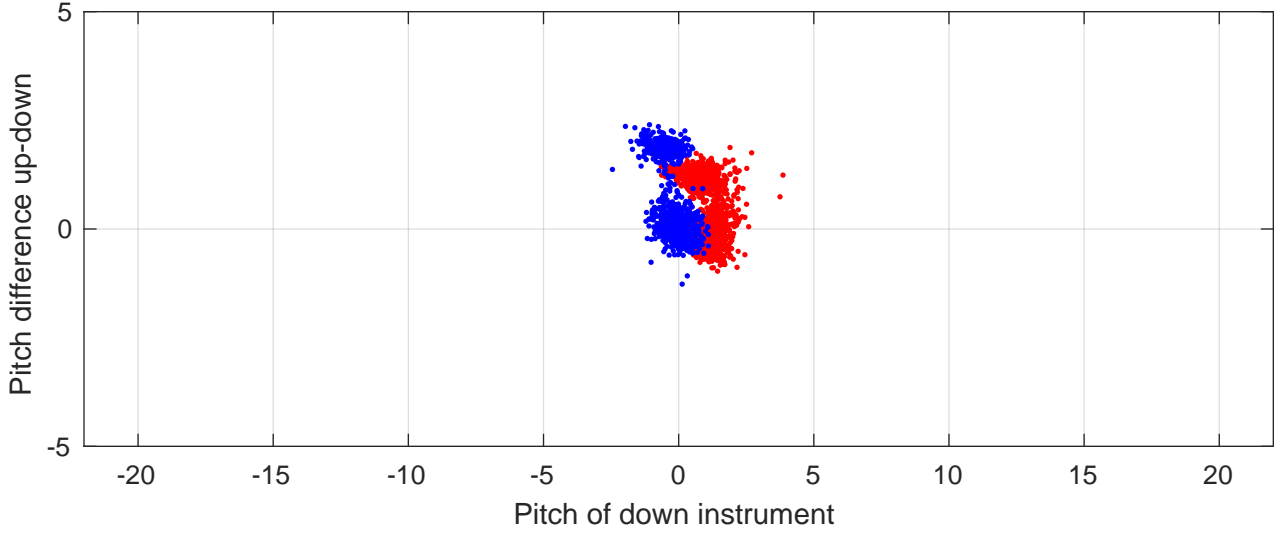

# P2E station #8902 (V7) Figure 6

Heading offset : -99.0406 (r/b: down/upcast)

Pitch offset : -3.3667

Roll offset : -3.0473