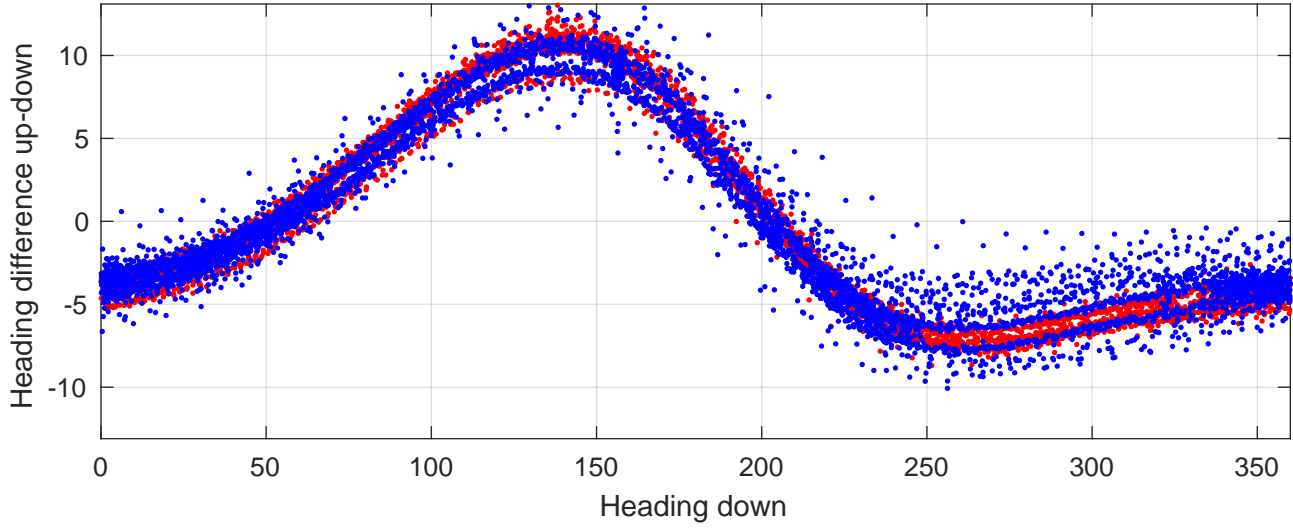

# P2E station #8902 (V7) Figure 6

Heading offset : -99.0406 (r/b: down/upcast)

Pitch offset : -3.3667

Roll offset : -3.0473