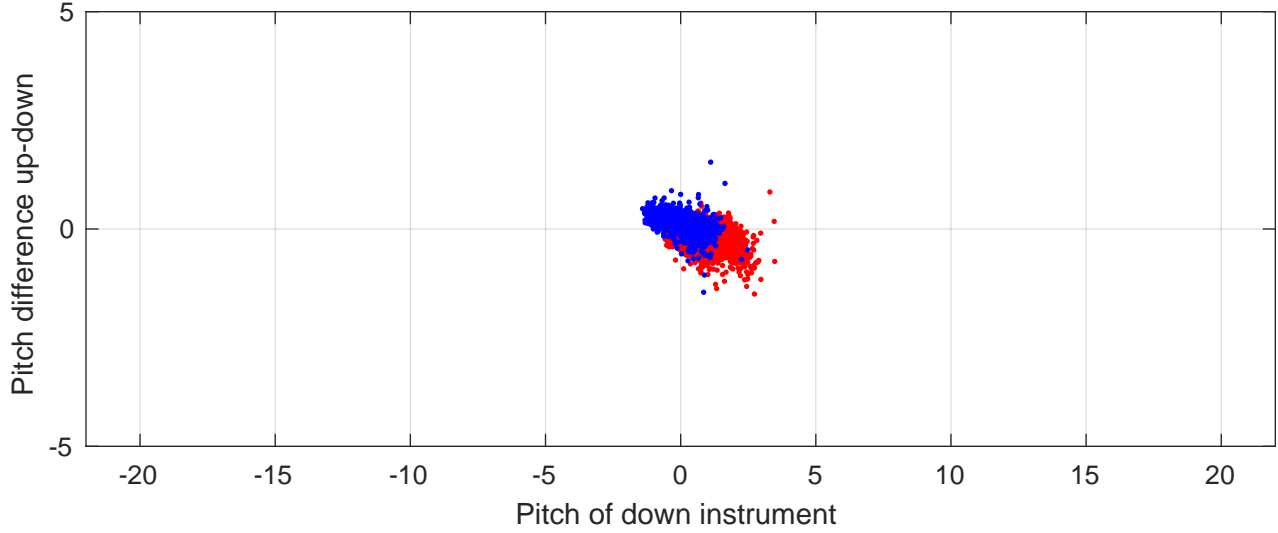

# P2E station #9001 (V7) Figure 6

Heading offset : -98.8559 (r/b: down/upcast)

Pitch offset : -1.9834

Roll offset : -2.7096