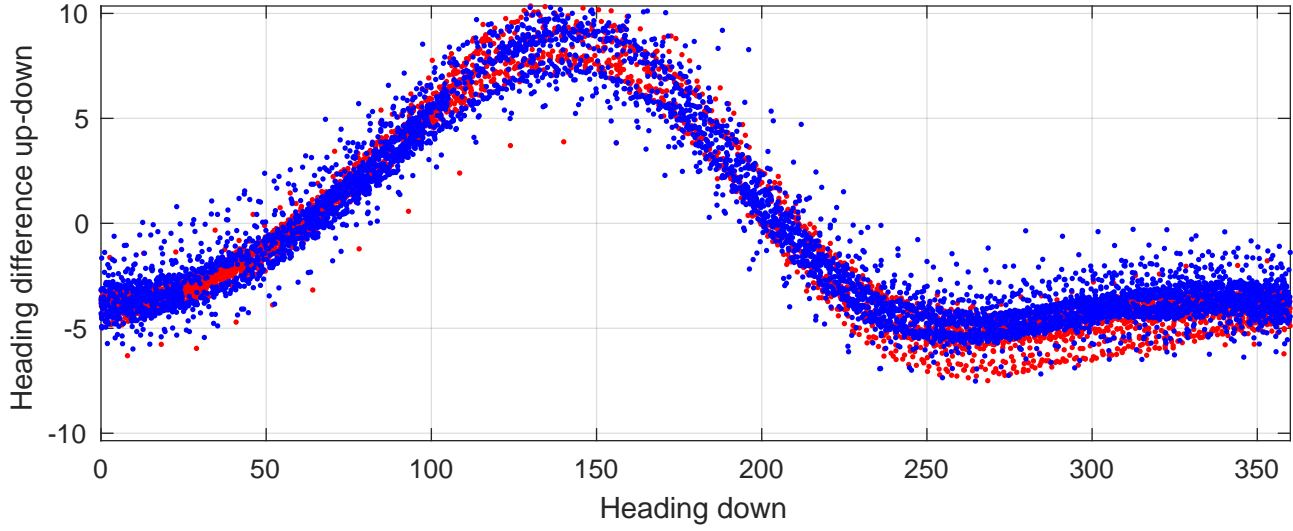

# P2E station #9001 (V7) Figure 6

Heading offset : -98.8559 (r/b: down/upcast)

Pitch offset : -1.9834

Roll offset : -2.7096