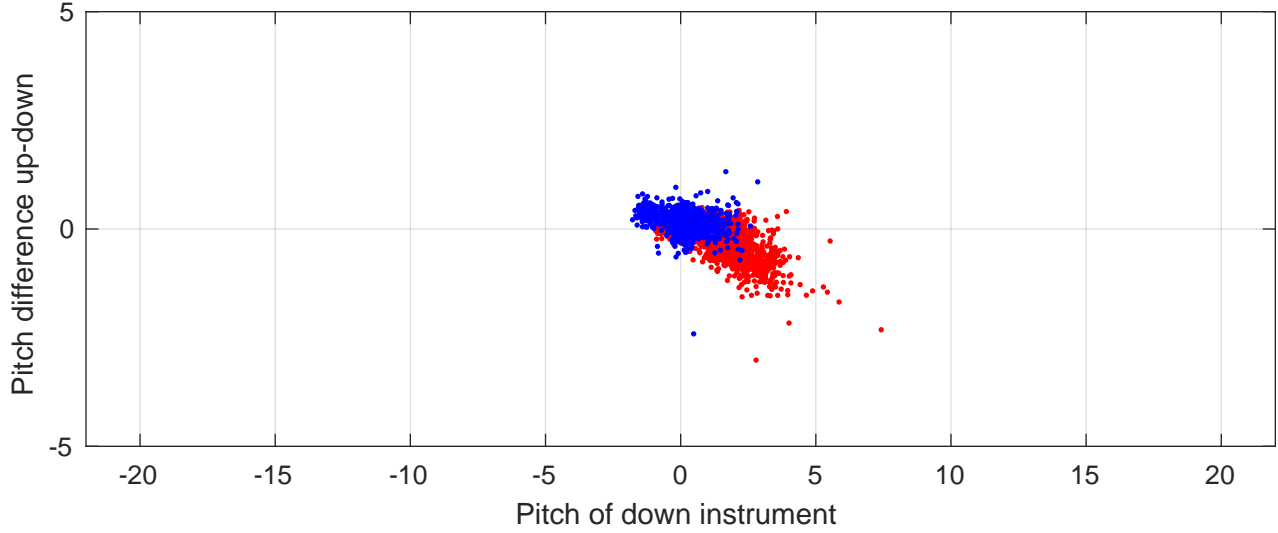

# P2E station #9101 (V7) Figure 6

Heading offset : -98.7967 (r/b: down/upcast)

Pitch offset : -2.0118

Roll offset : -2.7287