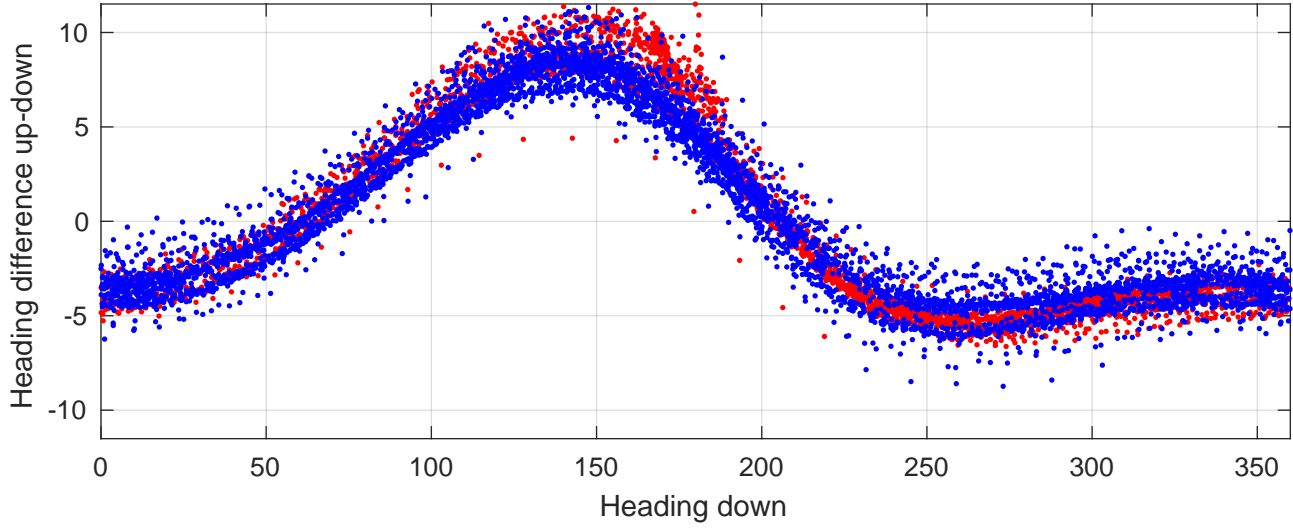

# P2E station #9101 (V7) Figure 6

Heading offset : -98.7967 (r/b: down/upcast)

Pitch offset : -2.0118

Roll offset : -2.7287