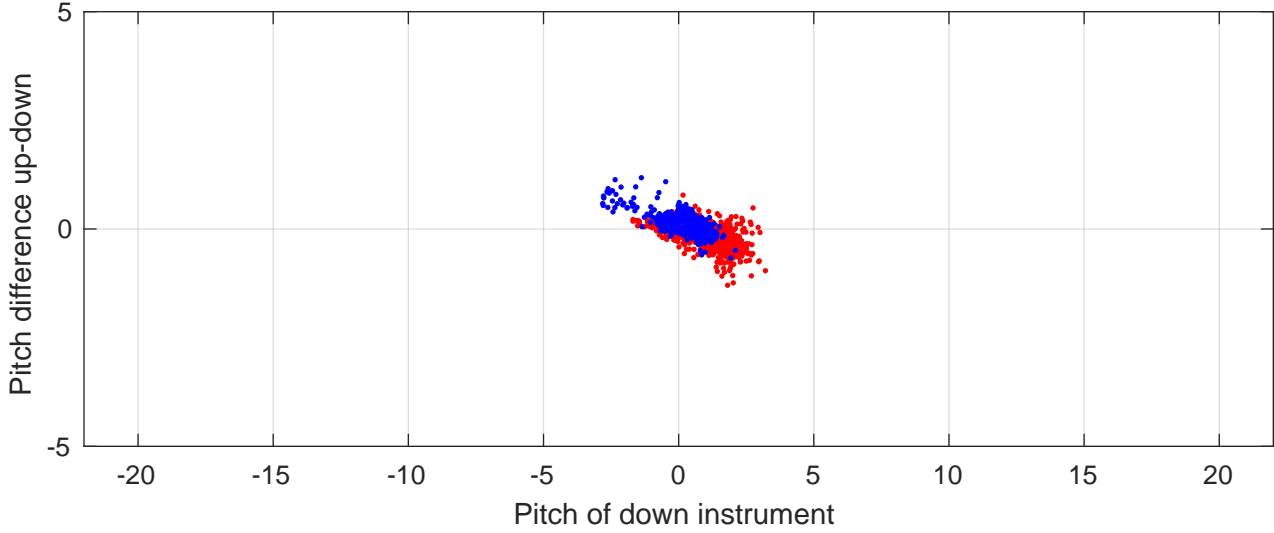

P2E station #9201 (V7) Figure 6

Heading offset : -99.0052 (r/b: down/upcast)

Pitch offset : -2.4019

Roll offset : -2.8215