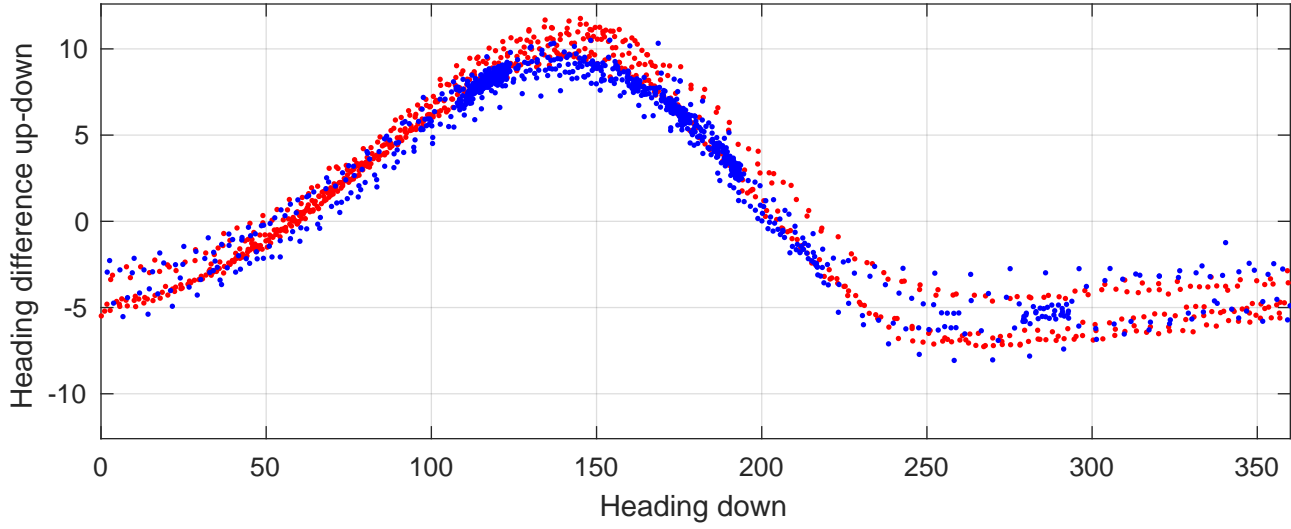

P2E station #9201 (V7) Figure 6

Heading offset : -99.0052 (r/b: down/upcast)

Pitch offset : -2.4019

Roll offset : -2.8215