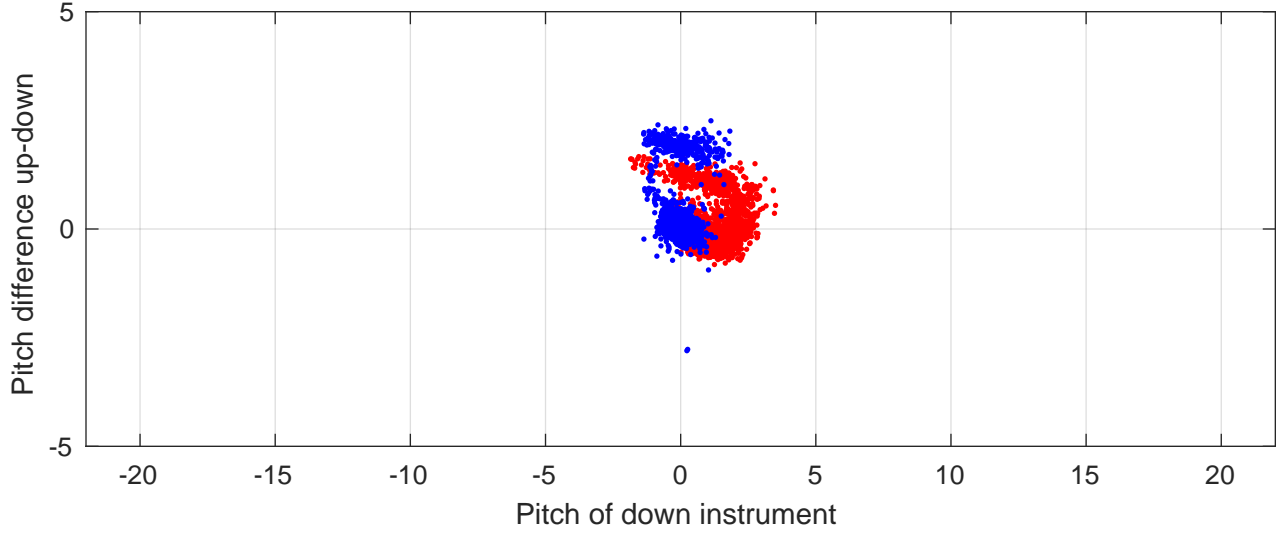

# P2E station #9202 (V7) Figure 6

Heading offset : -99.1135 (r/b: down/upcast)

Pitch offset : -3.5654

Roll offset : -2.8276