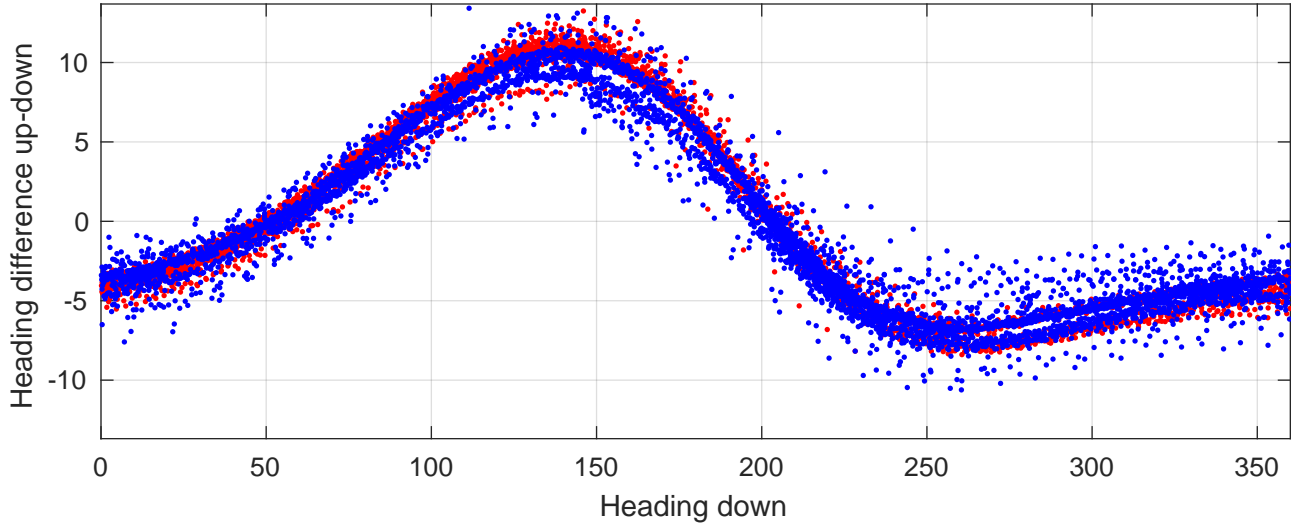

# P2E station #9202 (V7) Figure 6

Heading offset : -99.1135 (r/b: down/upcast)

Pitch offset : -3.5654

Roll offset : -2.8276