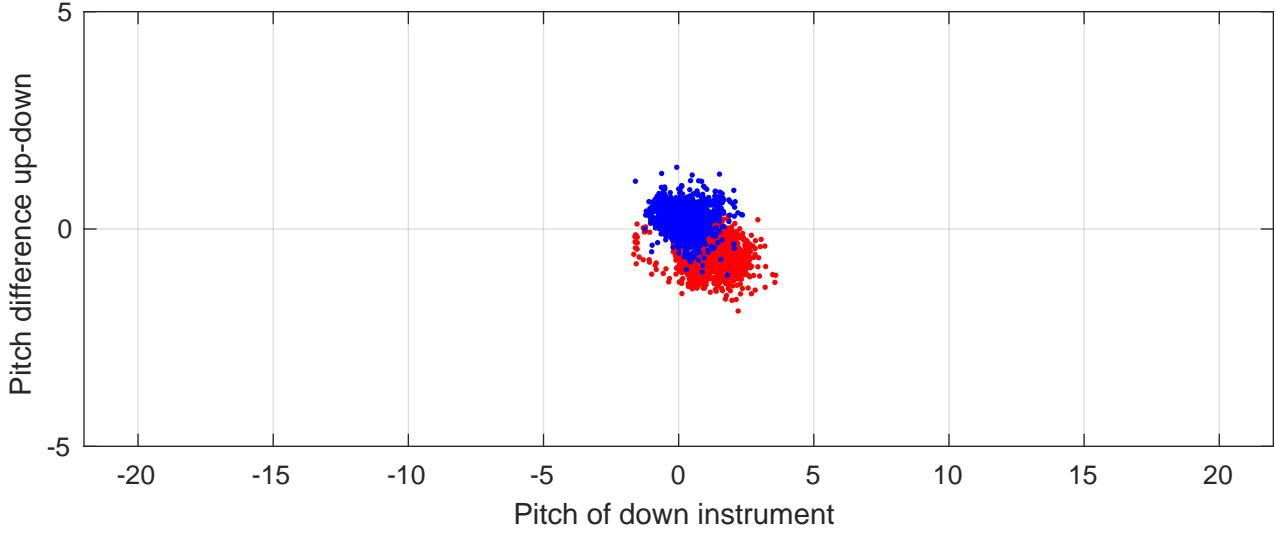

P2E station #9301 (V7) Figure 6

Heading offset : -47.7485 (r/b: down/upcast)

Pitch offset : -3.0471

Roll offset : -0.93964