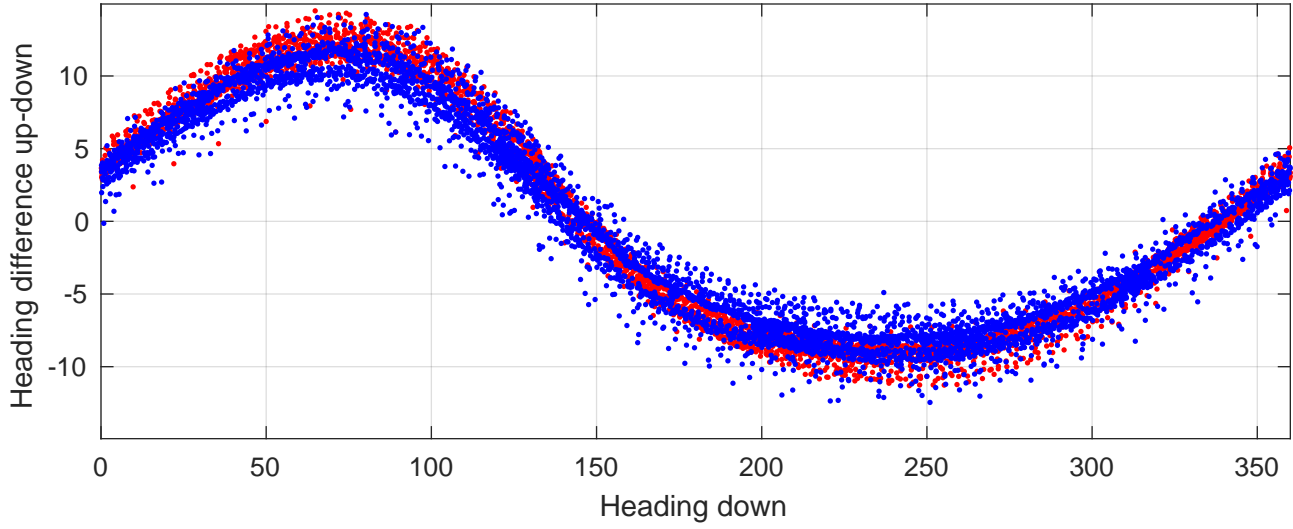

P2E station #9301 (V7) Figure 6

Heading offset : -47.7485 (r/b: down/upcast)

Pitch offset : -3.0471

Roll offset : -0.93964