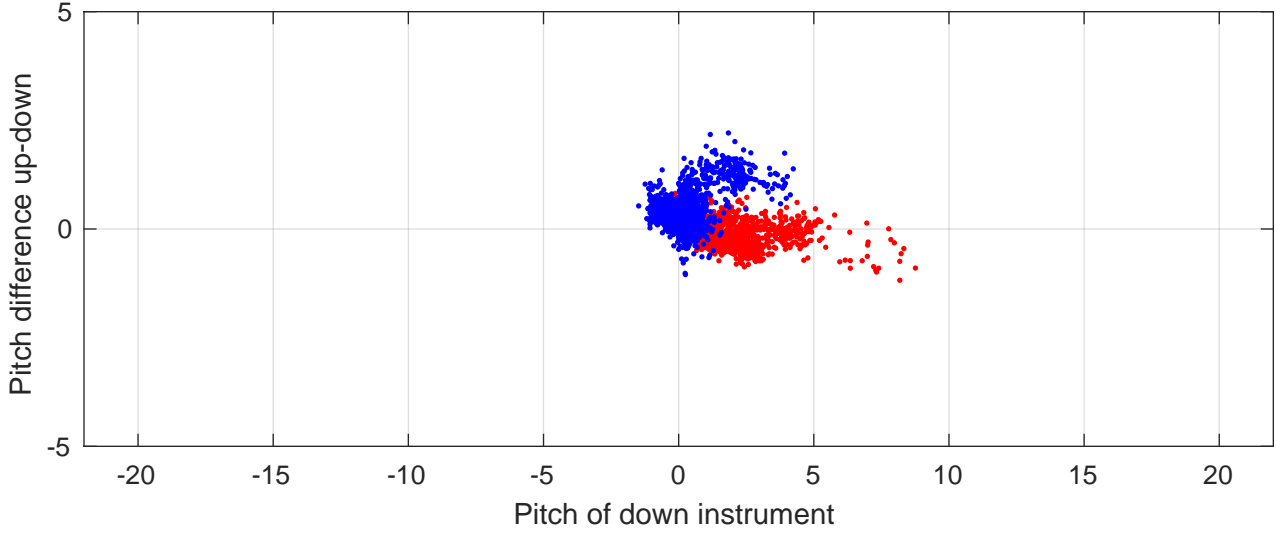

P2E station #9401 (V7) Figure 6

Heading offset : -47.8621 (r/b: down/upcast)

Pitch offset : -3.9889

Roll offset : 0.73005