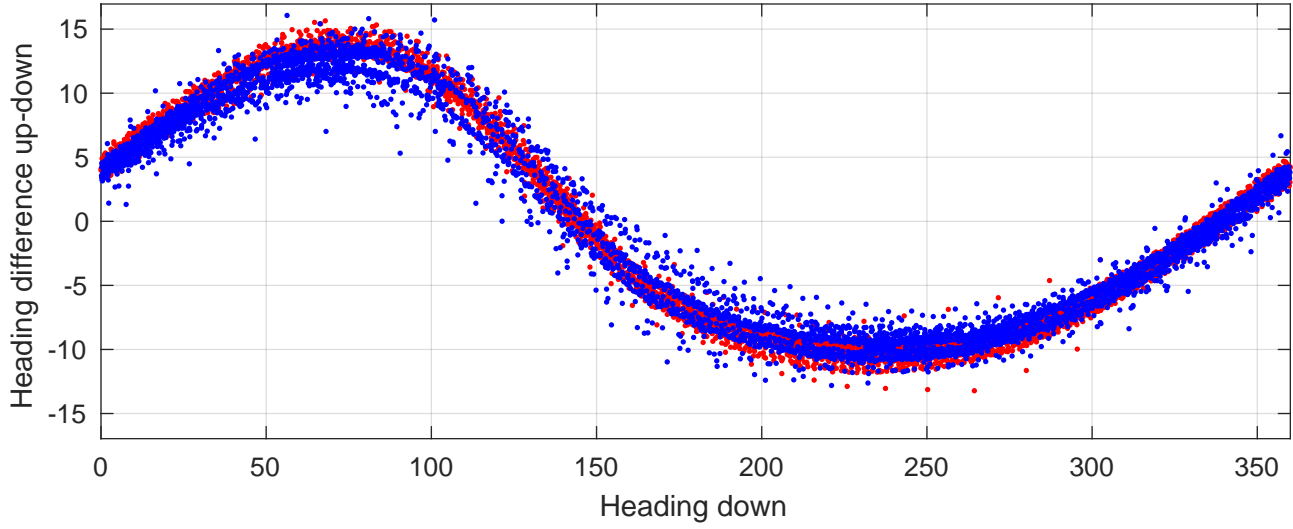

P2E station #9401 (V7) Figure 6

Heading offset : -47.8621 (r/b: down/upcast)

Pitch offset : -3.9889

Roll offset : 0.73005