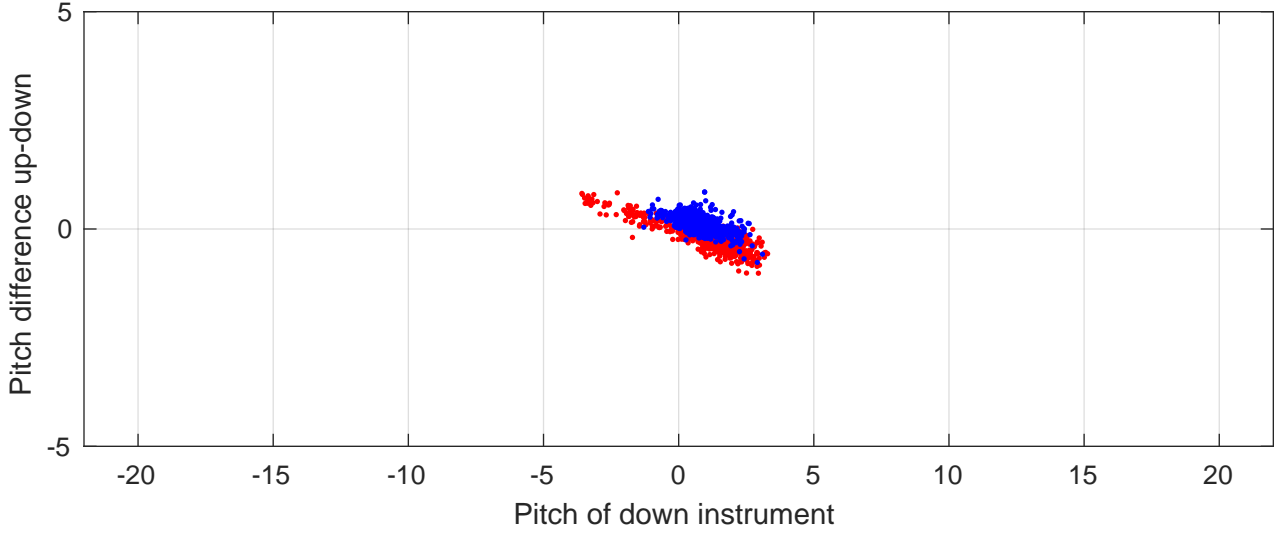

P2E station #9501 (V7) Figure 6

Heading offset : -47.9753 (r/b: down/upcast)

Pitch offset : -3.4473

Roll offset : 0.4027