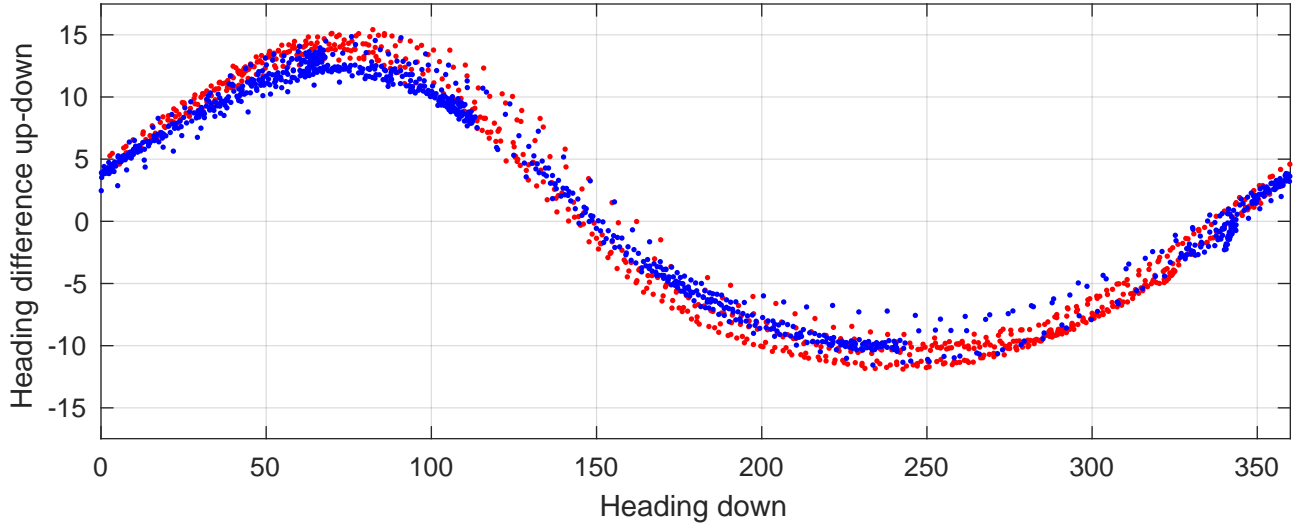

P2E station #9501 (V7) Figure 6

Heading offset : -47.9753 (r/b: down/upcast)

Pitch offset : -3.4473

Roll offset : 0.4027