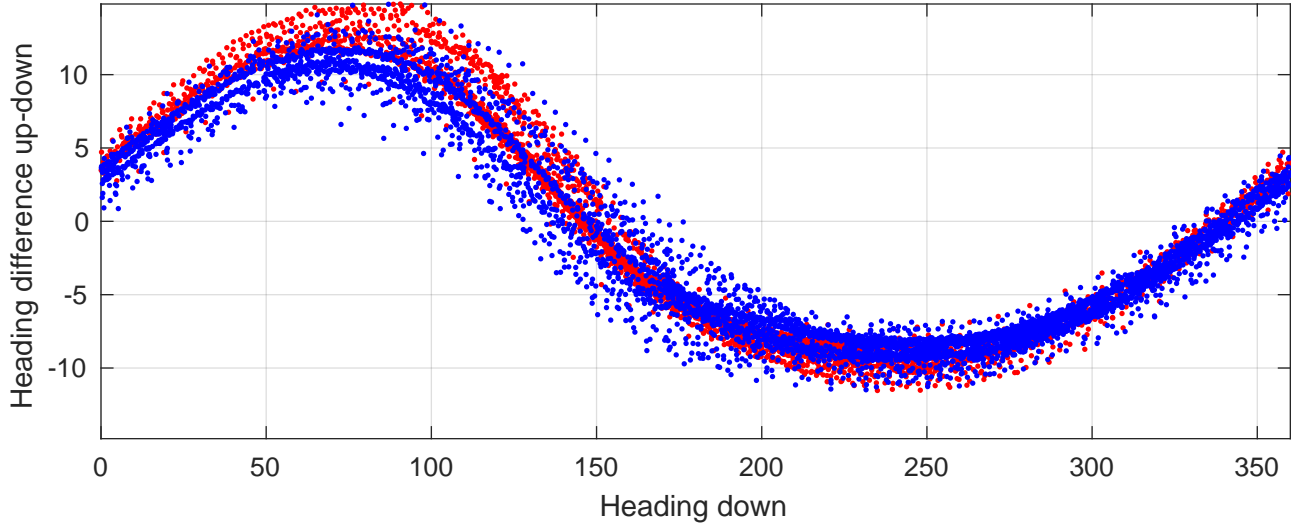

P2E station #9601 (V7) Figure 6

Heading offset : -47.8732 (r/b: down/upcast)

Pitch offset : -3.1946

Roll offset : -0.37525