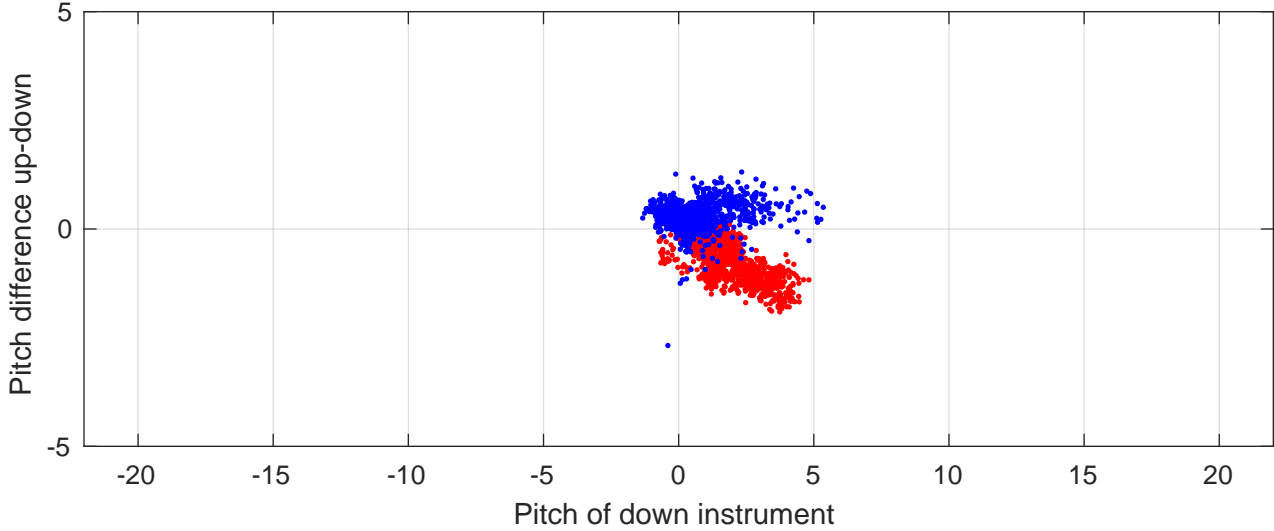

P2E station #9601 (V7) Figure 6

Heading offset : -47.8732 (r/b: down/upcast)

Pitch offset : -3.1946

Roll offset : -0.37525