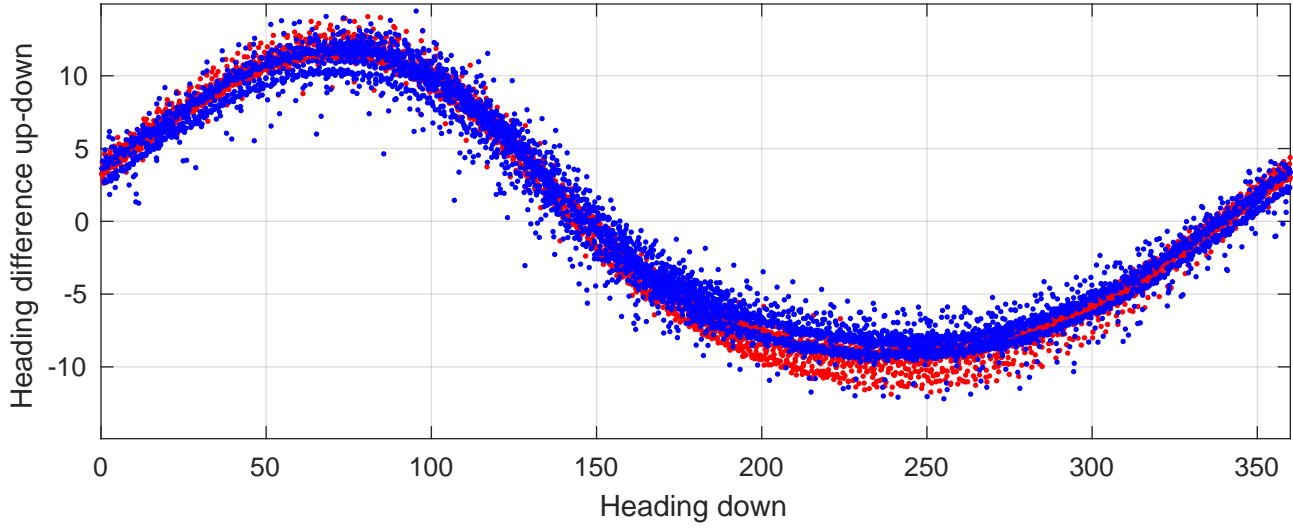

# P2E station #9701 (V7) Figure 6

Heading offset : -47.8539 (r/b: down/upcast)

Pitch offset : -2.9492

Roll offset : -0.9294