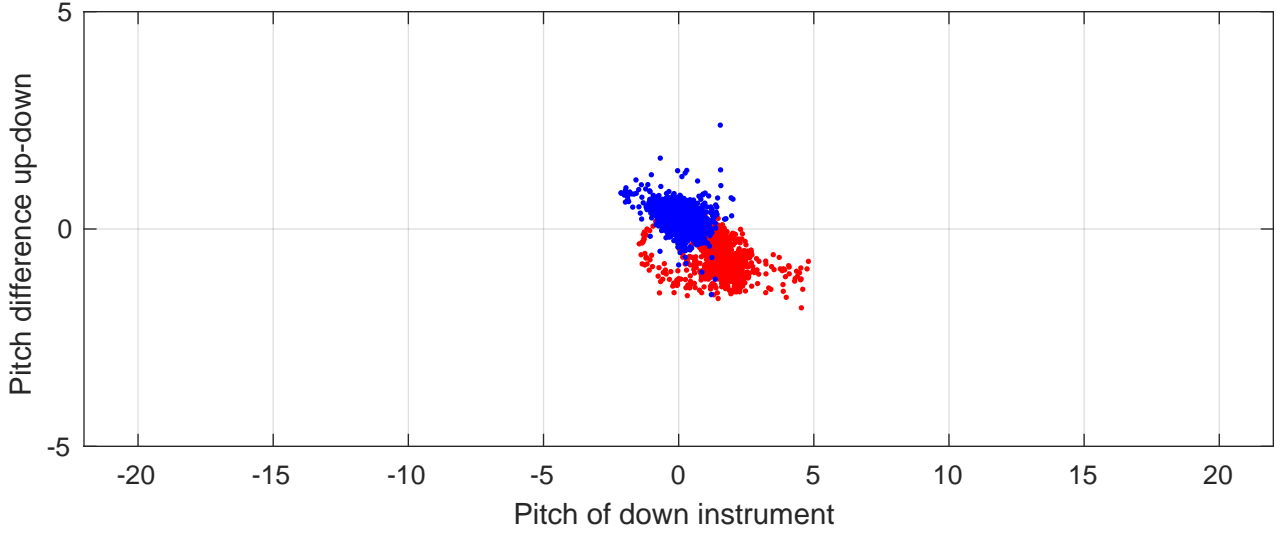

# P2E station #9701 (V7) Figure 6

Heading offset : -47.8539 (r/b: down/upcast)

Pitch offset : -2.9492

Roll offset : -0.9294