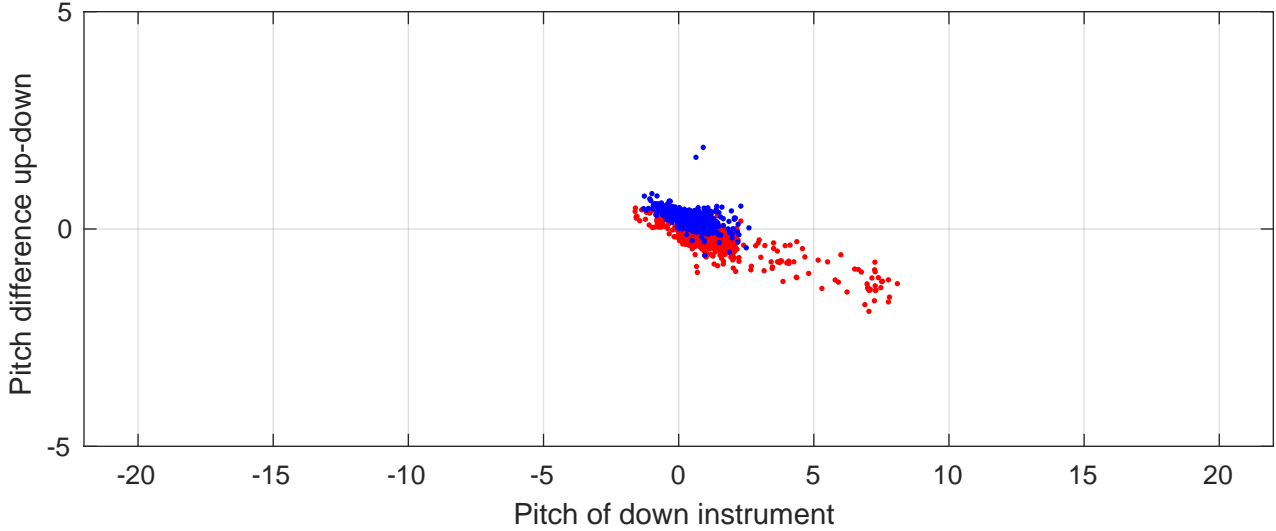

P2E station #9801 (V7) Figure 6

Heading offset : -47.1671 (r/b: down/upcast)

Pitch offset : -3.5395

Roll offset : 0.22336