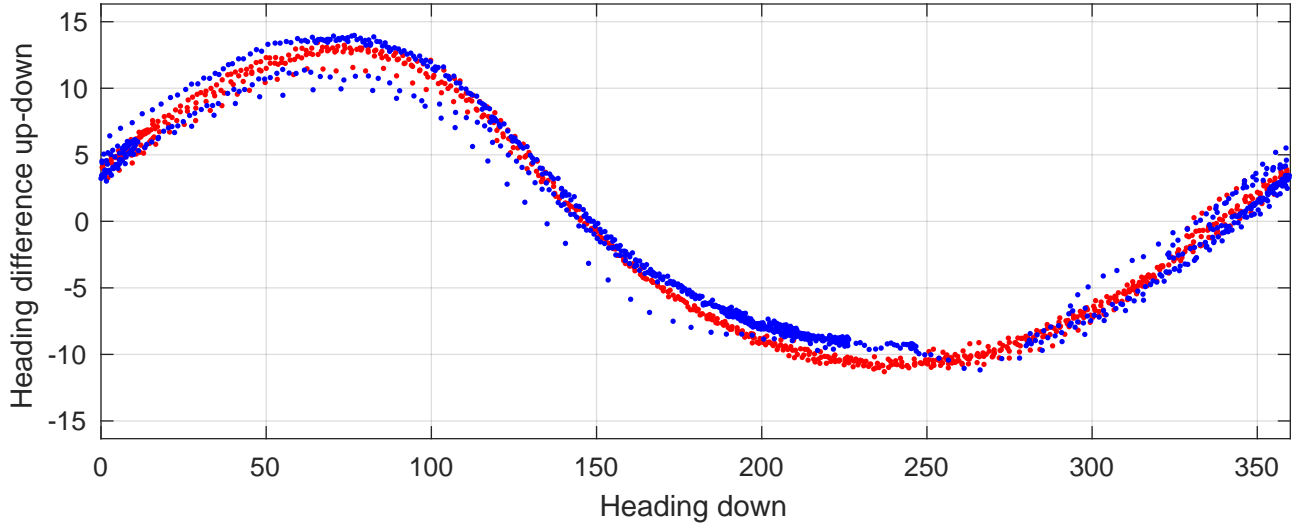

P2E station #9801 (V7) Figure 6

Heading offset : -47.1671 (r/b: down/upcast)

Pitch offset : -3.5395

Roll offset : 0.22336