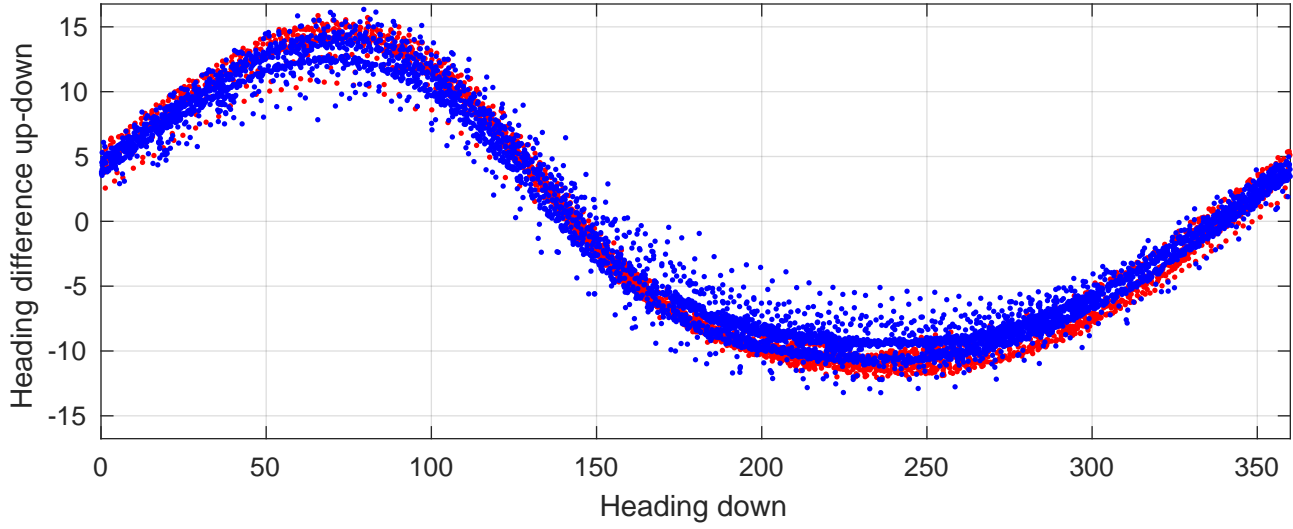

P2E station #9802 (V7) Figure 6

Heading offset : -47.7136 (r/b: down/upcast)

Pitch offset : -4.291

Roll offset : -0.23213