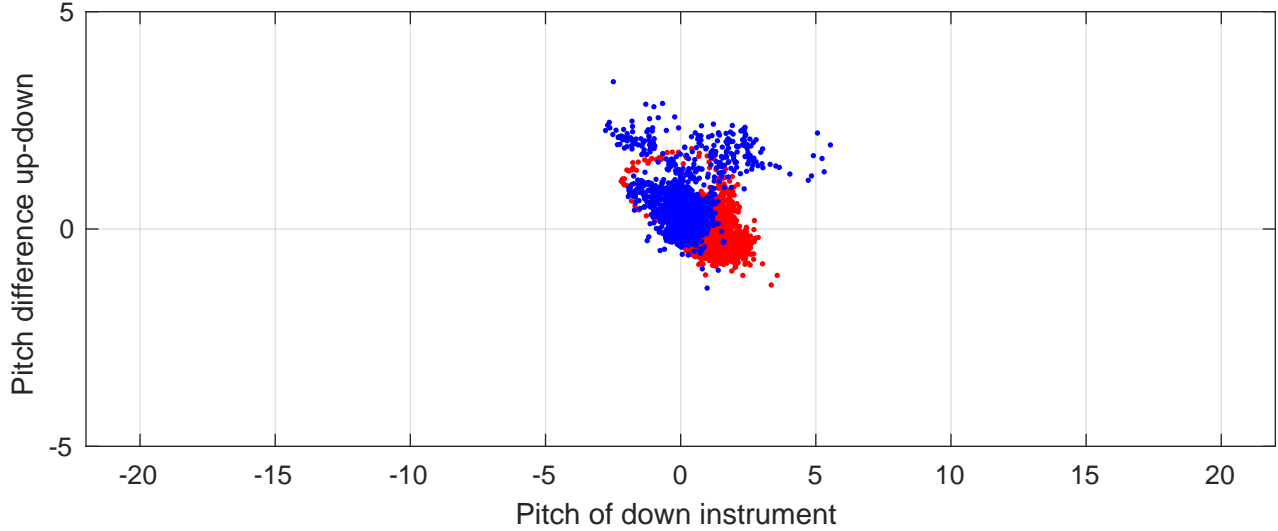

P2E station #9802 (V7) Figure 6

Heading offset : -47.7136 (r/b: down/upcast)

Pitch offset : -4.291

Roll offset : -0.23213