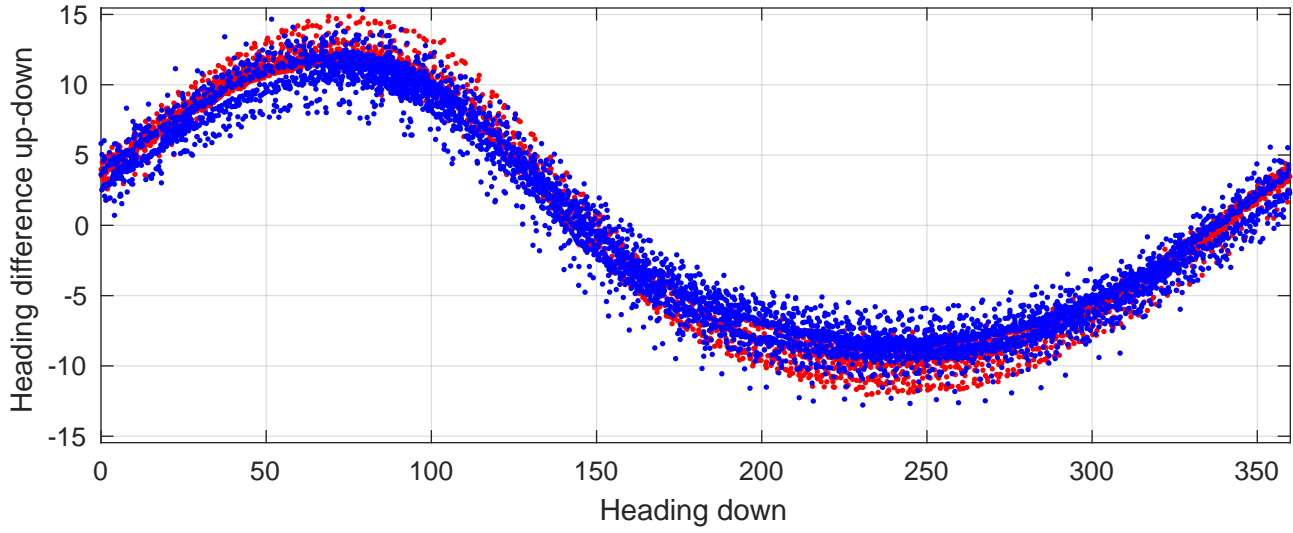

P2E station #9901 (V7) Figure 6

Heading offset : -47.9991 (r/b: down/upcast)

Pitch offset : -2.937

Roll offset : -1.3332