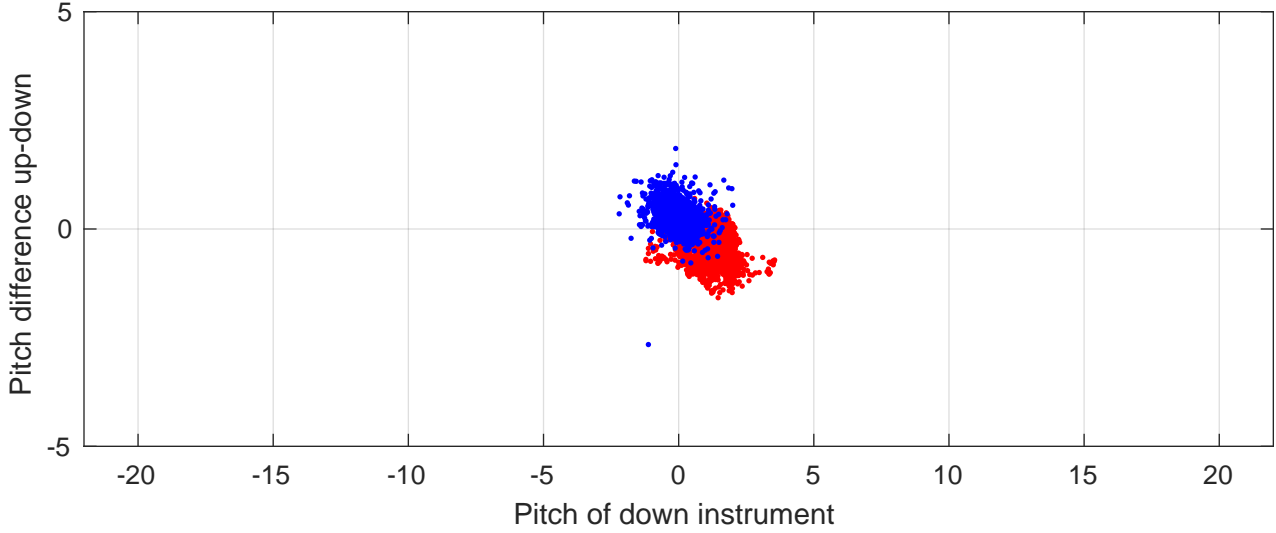

P2E station #9901 (V7) Figure 6

Heading offset : -47.9991 (r/b: down/upcast)

Pitch offset : -2.937

Roll offset : -1.3332