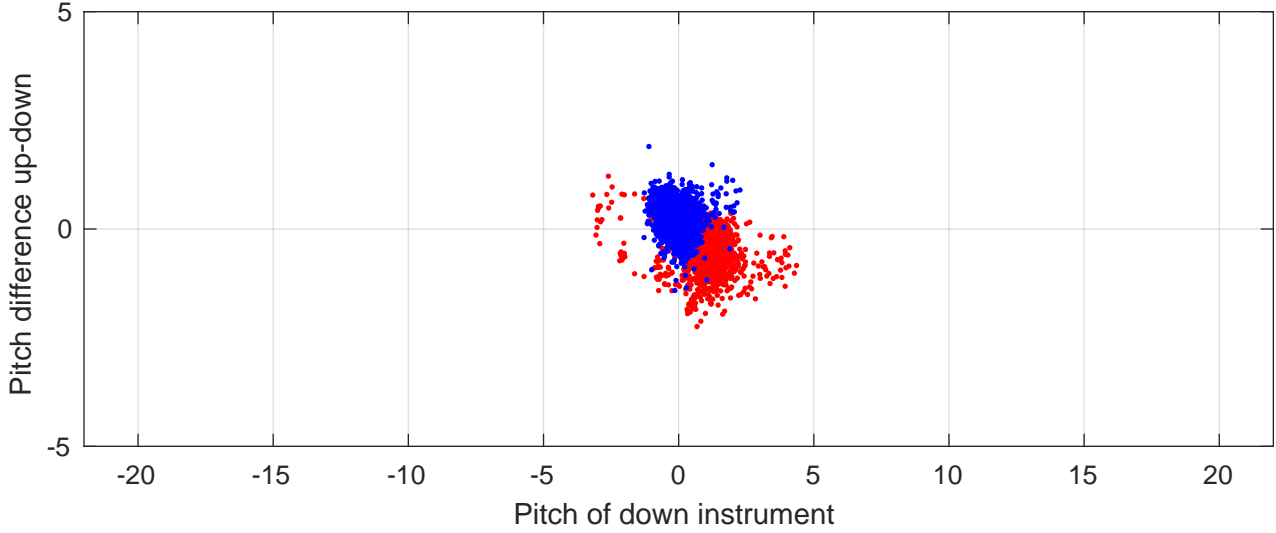

P2E station #10001 (V7) Figure 6

Heading offset : -47.9035 (r/b: down/upcast)

Pitch offset : -2.8385

Roll offset : -1.2397