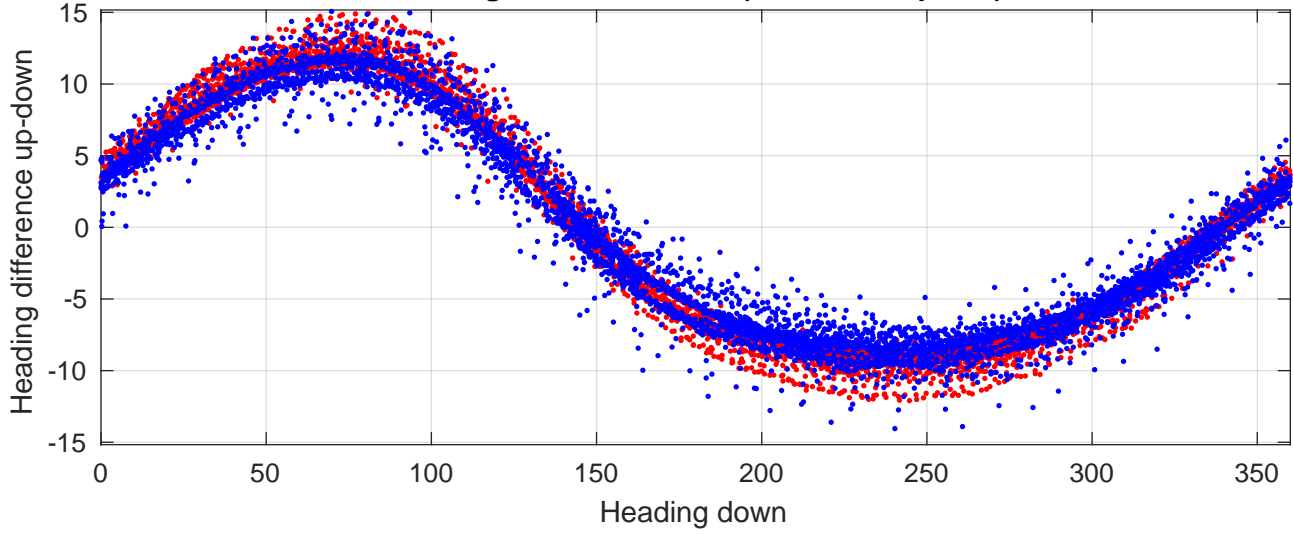

P2E station #10001 (V7) Figure 6

Heading offset : -47.9035 (r/b: down/upcast)

Pitch offset : -2.8385

Roll offset : -1.2397