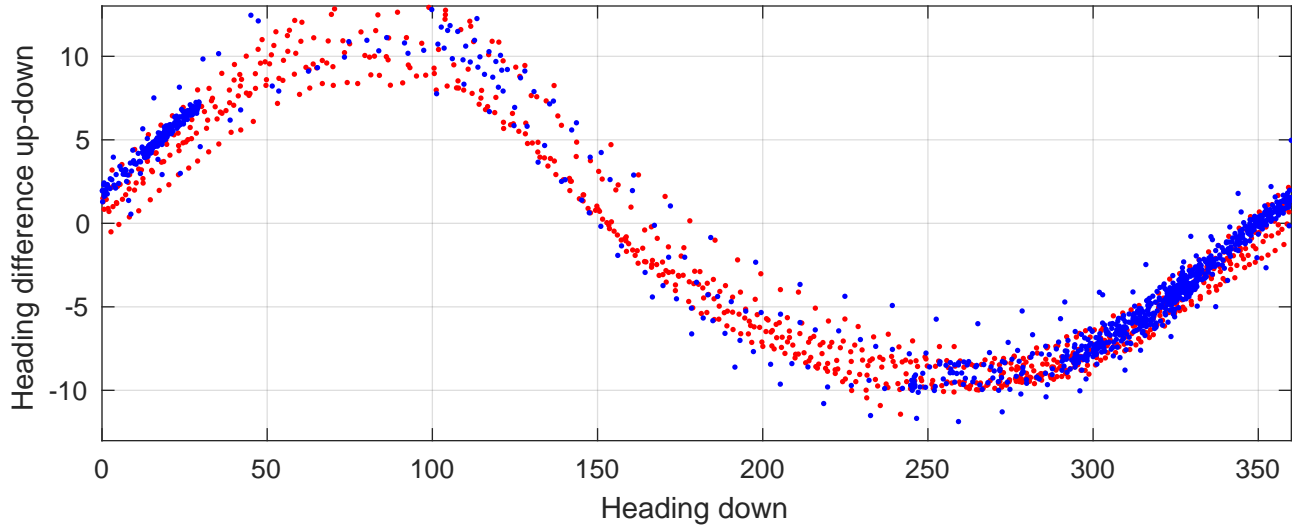

P2E station #10101 (V7) Figure 6

Heading offset : -48.2395 (r/b: down/upcast)

Pitch offset : -4.3597

Roll offset : 0.15534