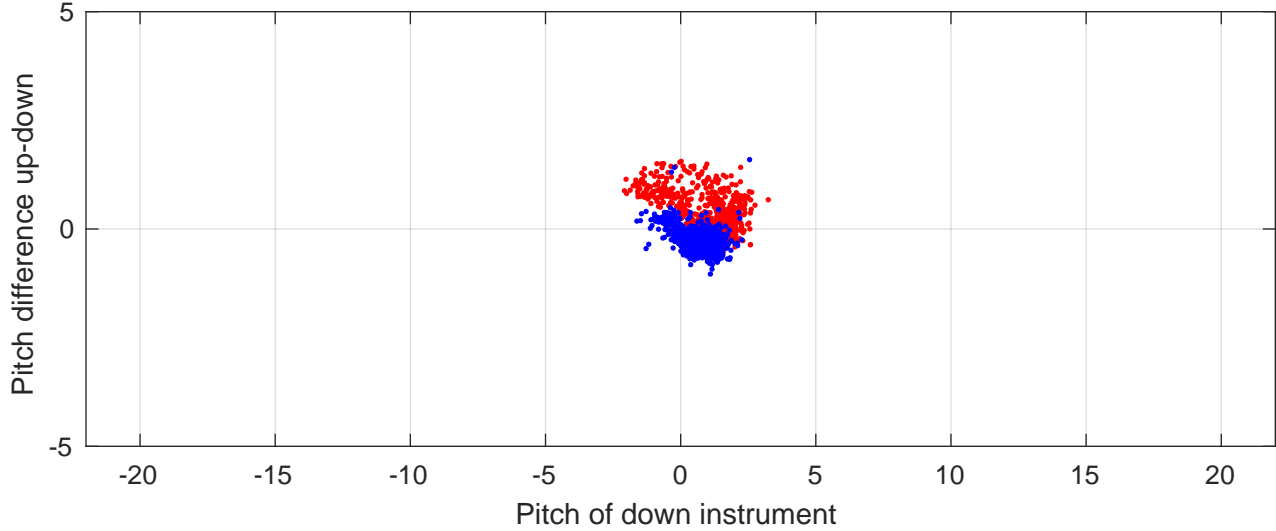

P2E station #10101 (V7) Figure 6

Heading offset : -48.2395 (r/b: down/upcast)

Pitch offset : -4.3597

Roll offset : 0.15534