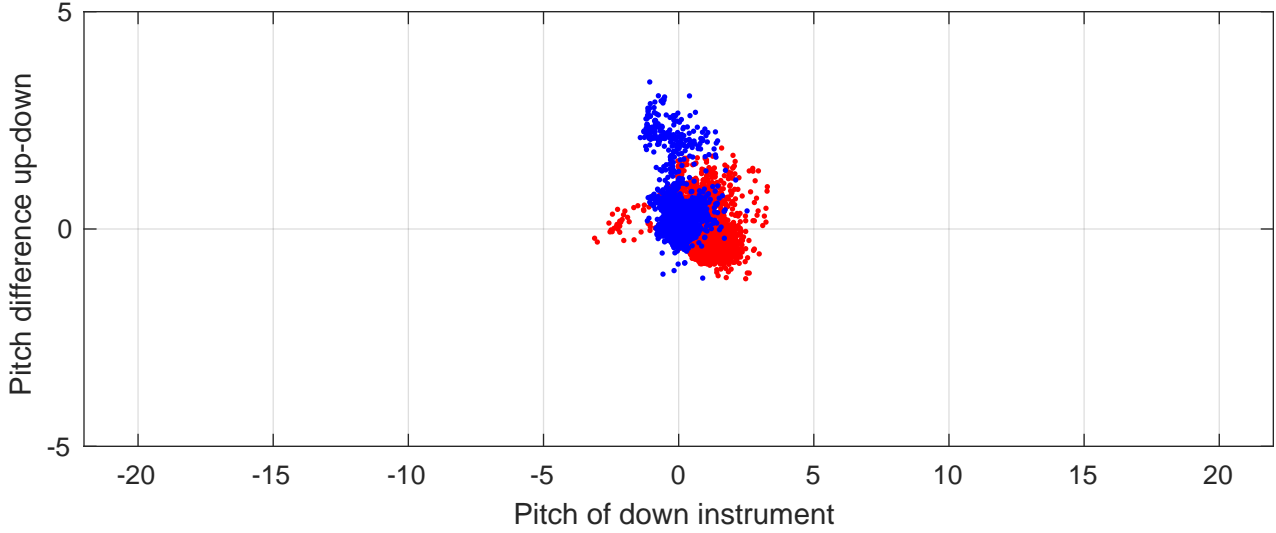

# P2E station #10102 (V7) Figure 6

Heading offset : -48.4279 (r/b: down/upcast)

Pitch offset : -3.9925

Roll offset : -0.78007