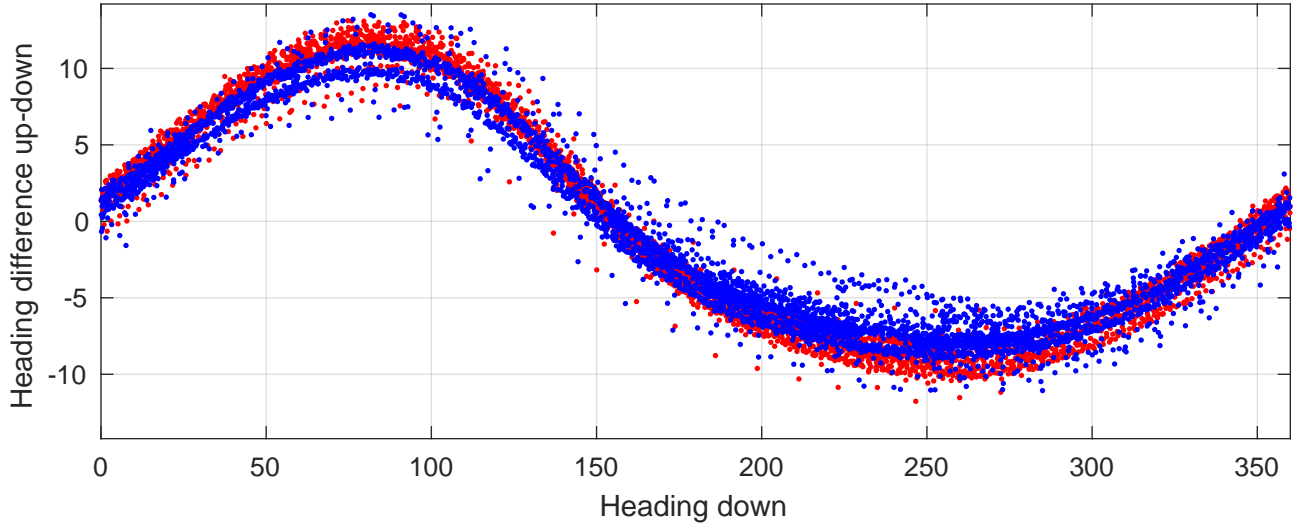

# P2E station #10102 (V7) Figure 6

Heading offset : -48.4279 (r/b: down/upcast)

Pitch offset : -3.9925

Roll offset : -0.78007