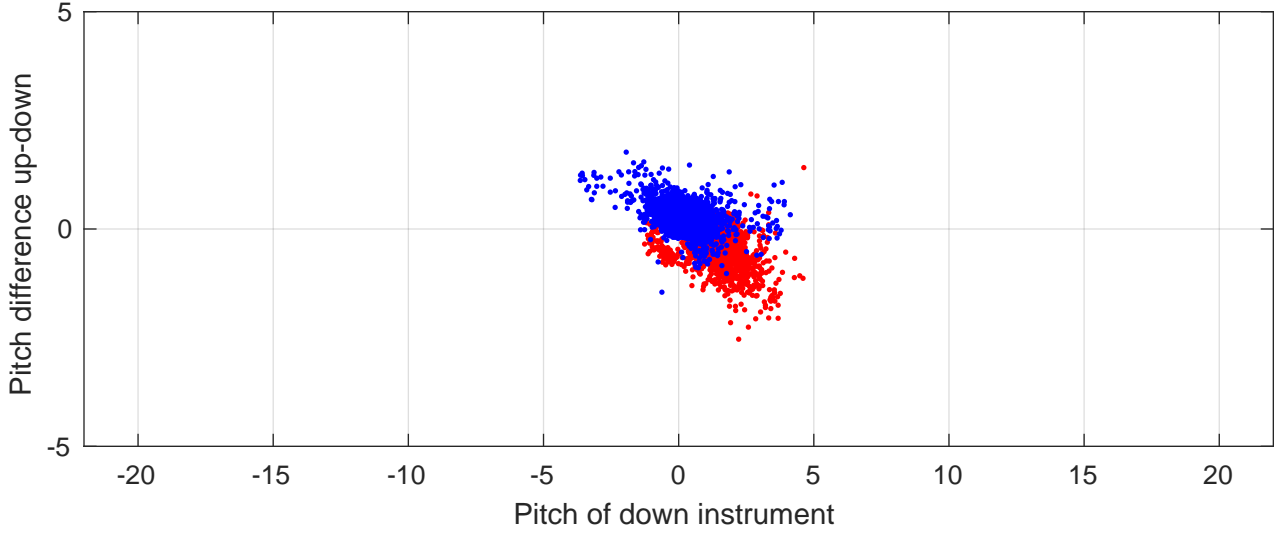

# P2E station #10201 (V7) Figure 6

Heading offset : -48.464 (r/b: down-/upcast)

Pitch offset : -2.9277

Roll offset : -0.65311