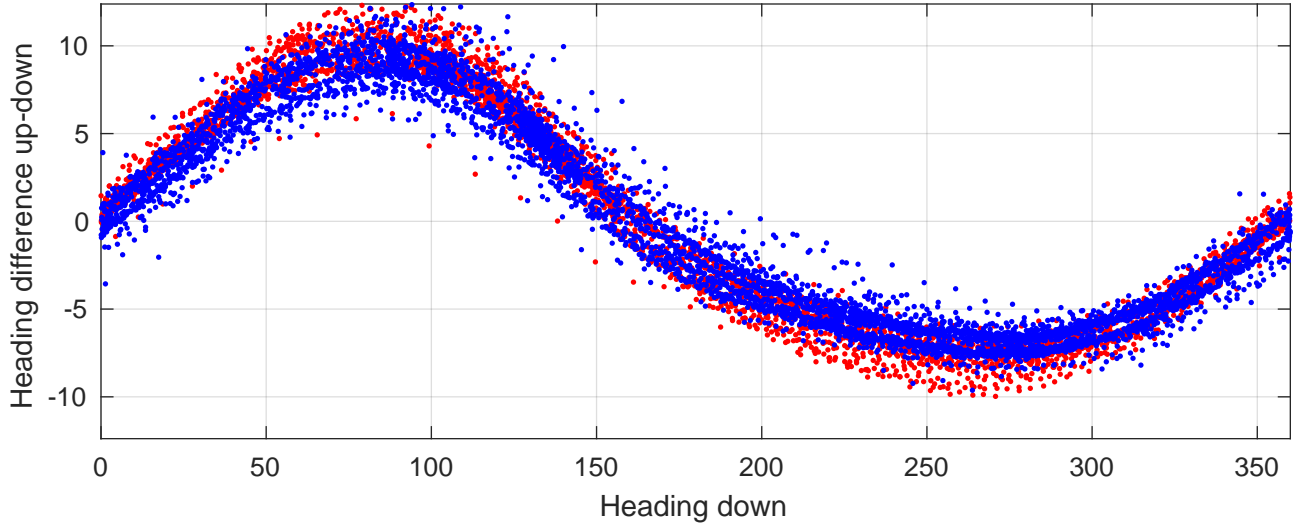

# P2E station #10201 (V7) Figure 6

Heading offset : -48.464 (r/b: down-/upcast)

Pitch offset : -2.9277

Roll offset : -0.65311