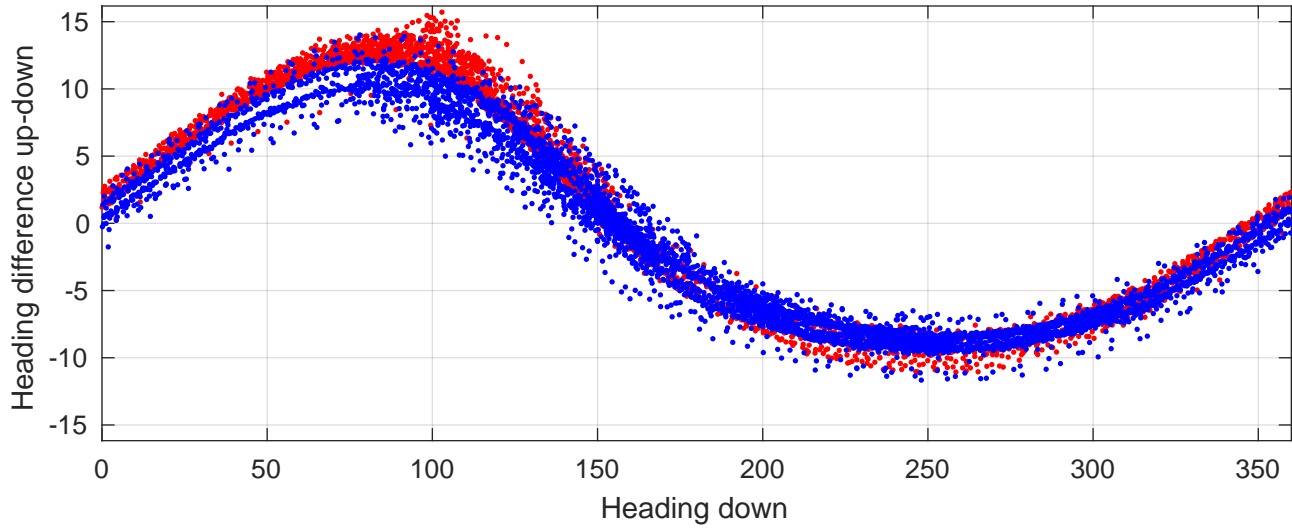

P2E station #10301 (V7) Figure 6

Heading offset : -48.7639 (r/b: down/upcast)

Pitch offset : -4.2603

Roll offset : 1.0833