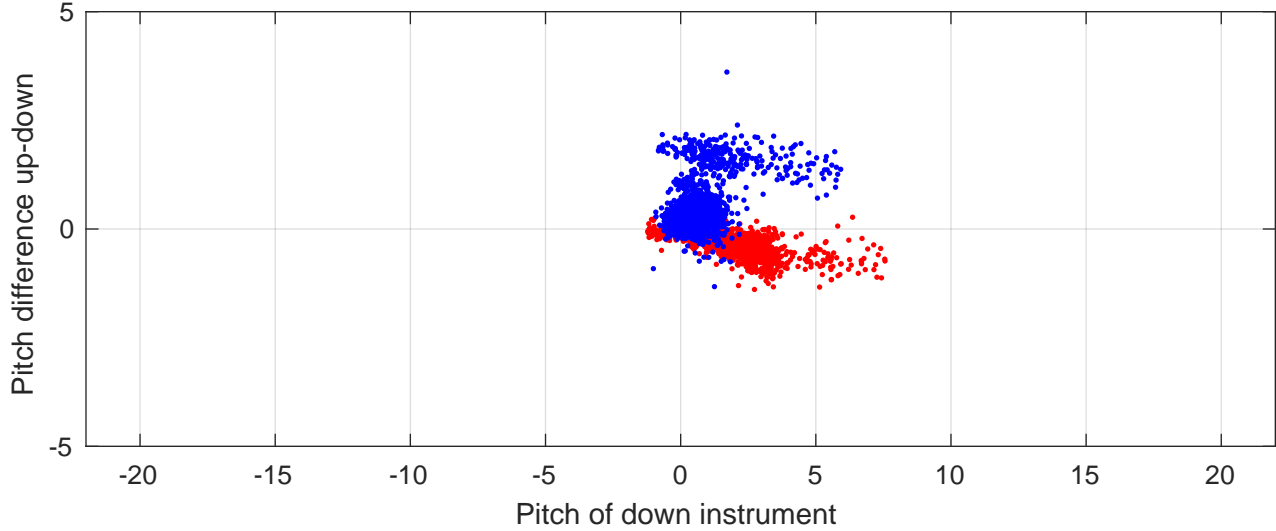

P2E station #10301 (V7) Figure 6

Heading offset : -48.7639 (r/b: down/upcast)

Pitch offset : -4.2603

Roll offset : 1.0833