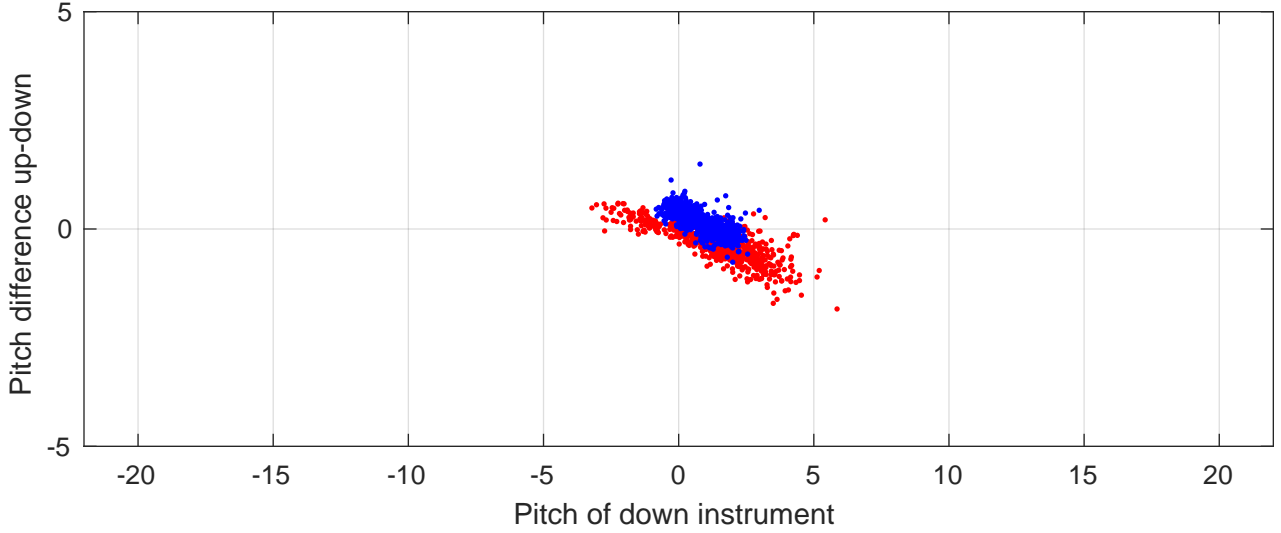

# P2E station #10401 (V7) Figure 6

Heading offset : -48.7351 (r/b: down/upcast)

Pitch offset : -3.4183

Roll offset : 0.58136