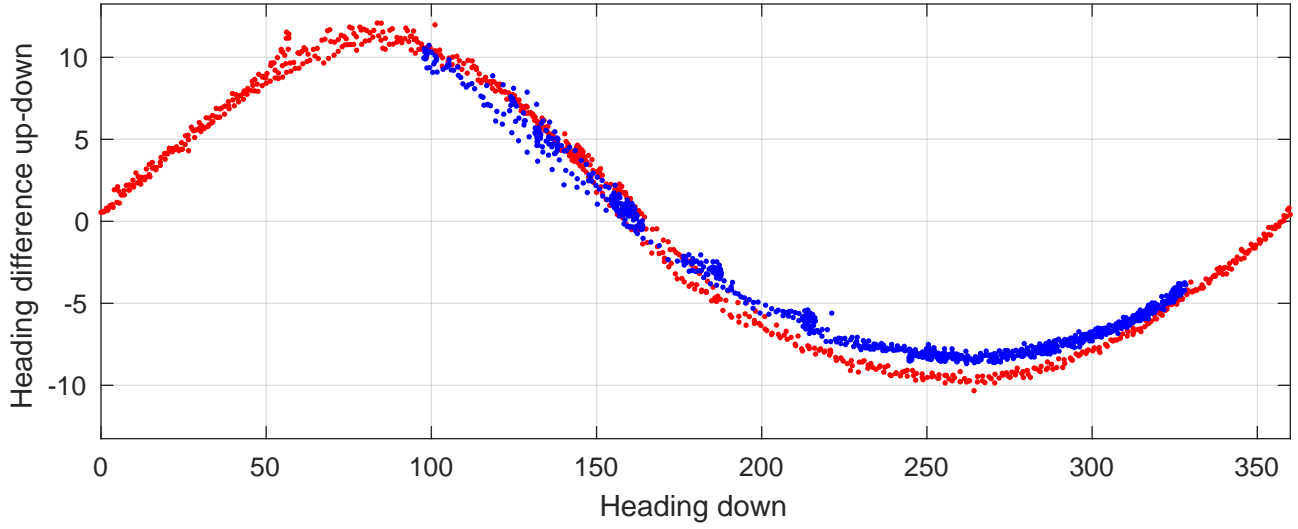

# P2E station #10401 (V7) Figure 6

Heading offset : -48.7351 (r/b: down/upcast)

Pitch offset : -3.4183

Roll offset : 0.58136