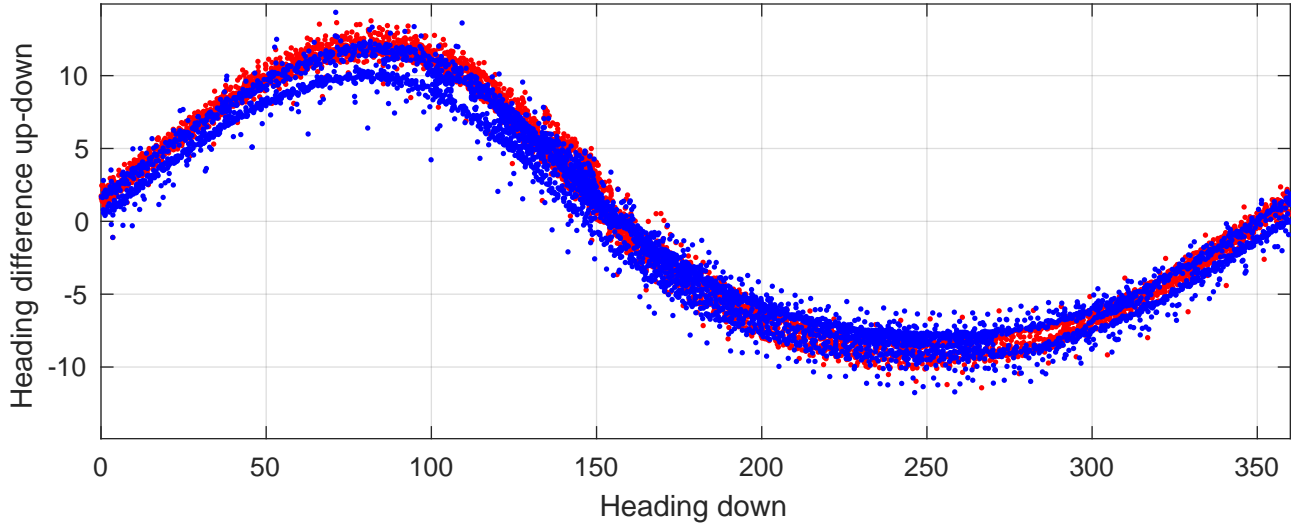

# P2E station #10402 (V7) Figure 6

Heading offset : -48.4357 (r/b: down/upcast)

Pitch offset : -3.9262

Roll offset : 1.7348