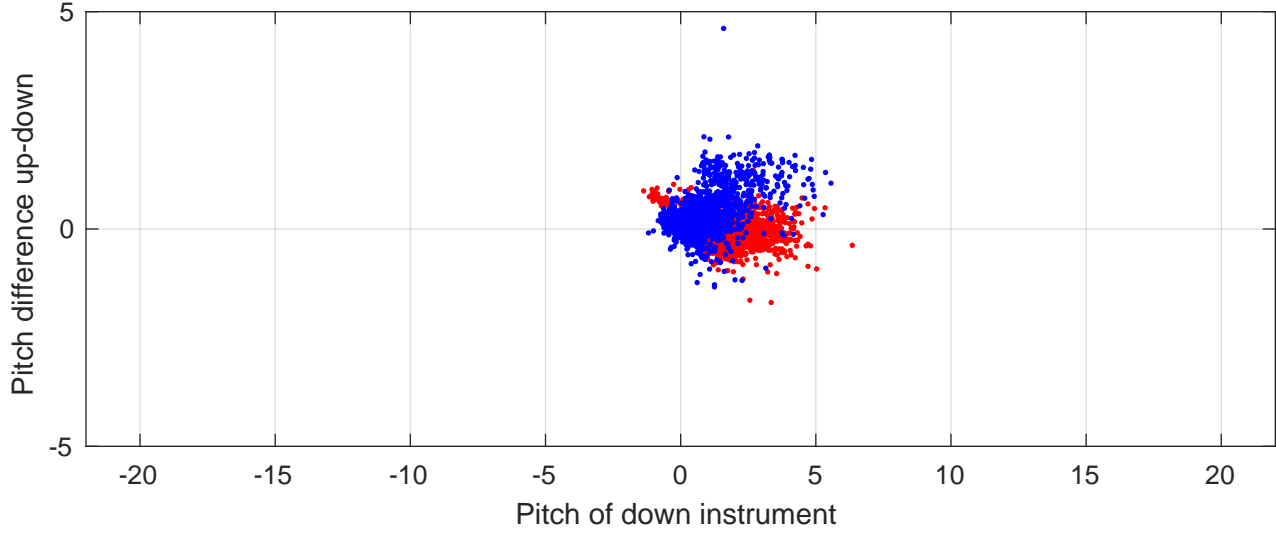

# P2E station #10402 (V7) Figure 6

Heading offset : -48.4357 (r/b: down/upcast)

Pitch offset : -3.9262

Roll offset : 1.7348