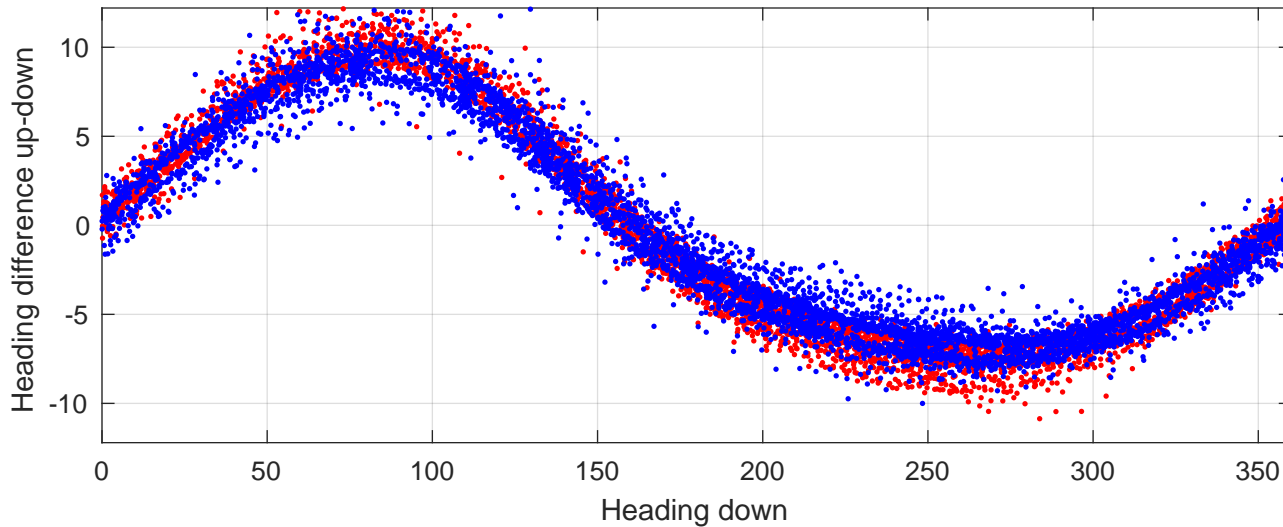

# P2E station #10501 (V7) Figure 6

Heading offset : -48.141 (r/b: down/upcast)

Pitch offset : -2.853

Roll offset : -1.0523