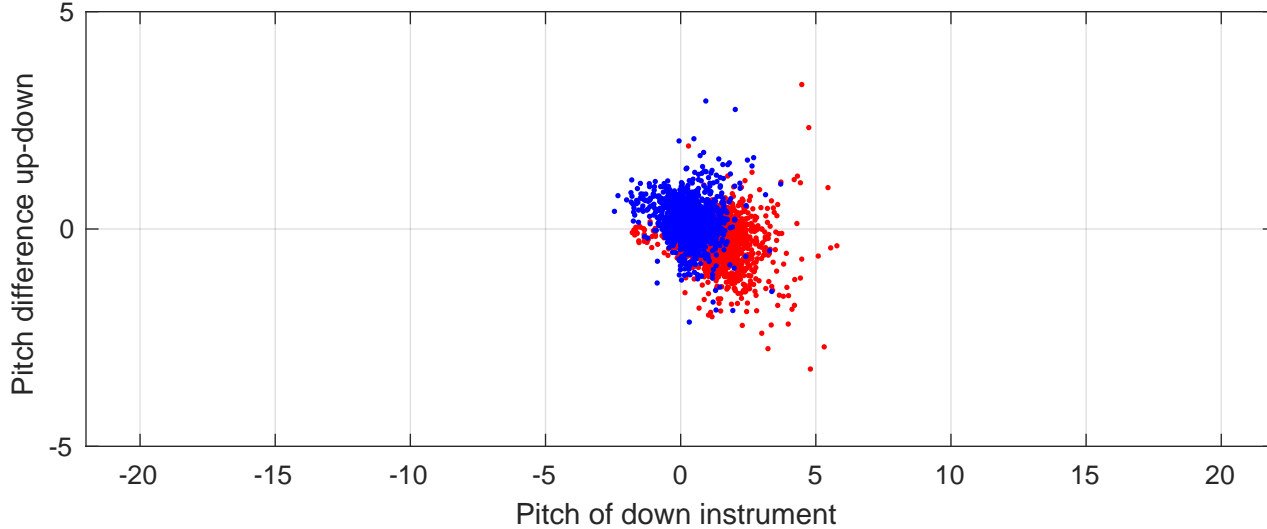

# P2E station #10501 (V7) Figure 6

Heading offset : -48.141 (r/b: down/upcast)

Pitch offset : -2.853

Roll offset : -1.0523