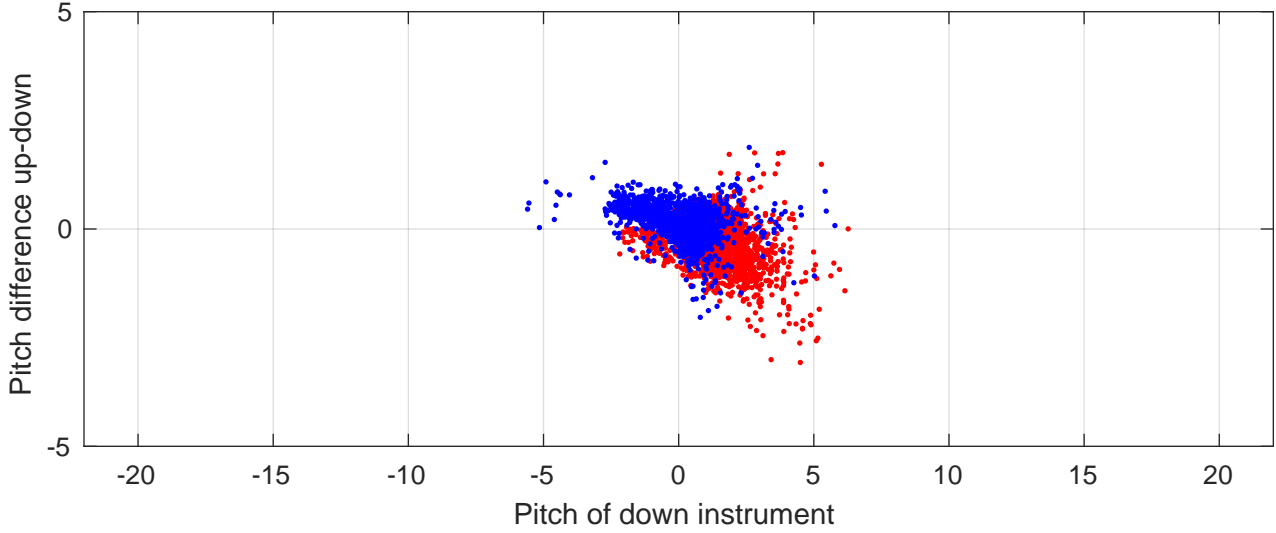

P2E station #10601 (V7) Figure 6

Heading offset : -48.2548 (r/b: down/upcast)

Pitch offset : -3.0453

Roll offset : -0.46812