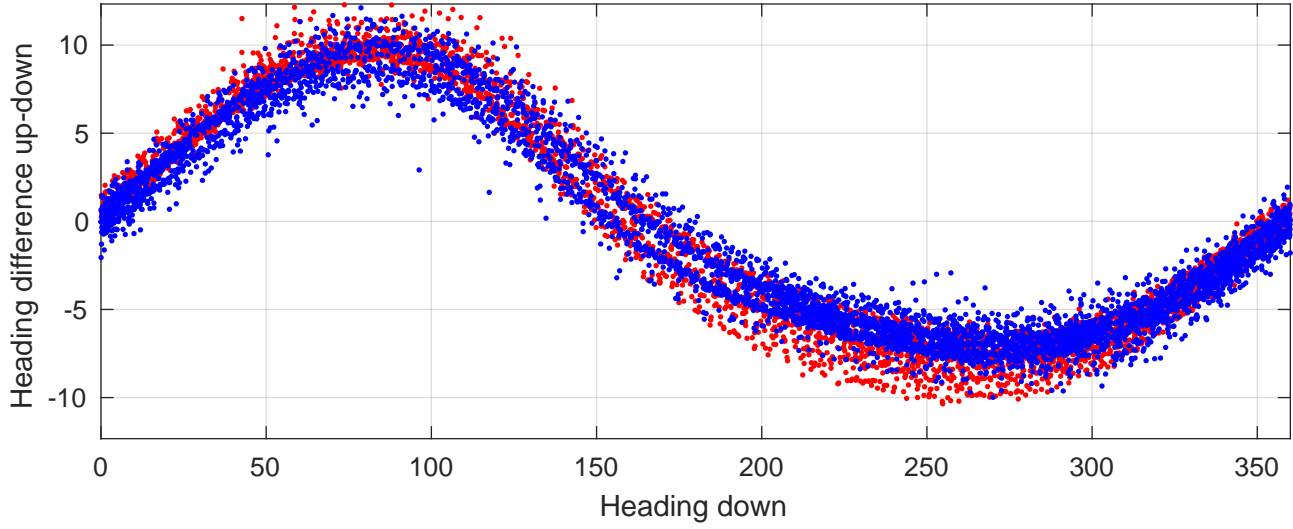

P2E station #10601 (V7) Figure 6

Heading offset : -48.2548 (r/b: down/upcast)

Pitch offset : -3.0453

Roll offset : -0.46812