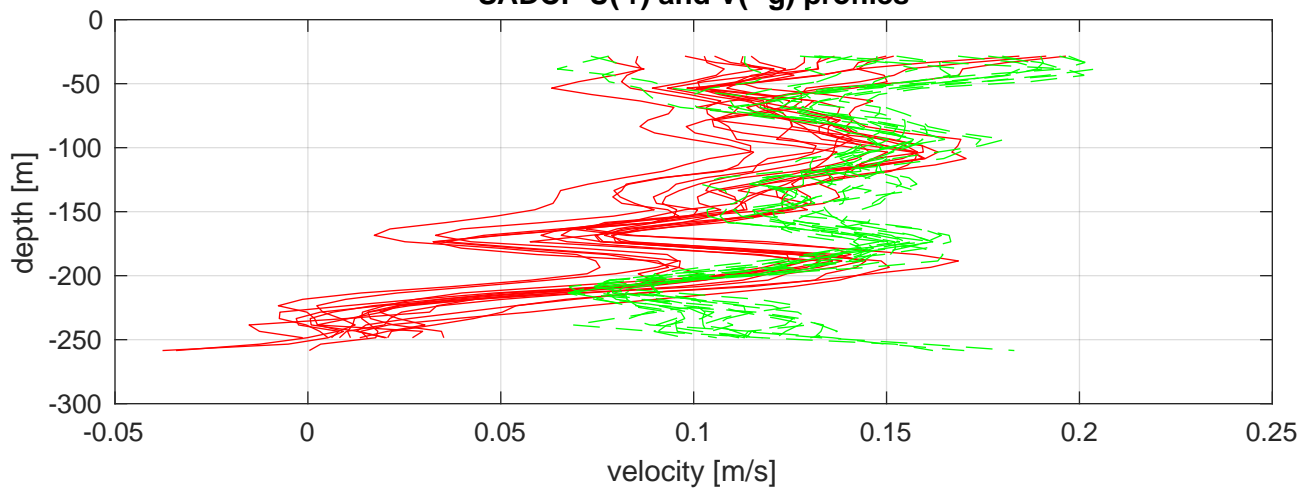

### P2E station #10601 (V7) SADCP U(-r) and V(-g) profiles

### ship nav (g.) start (bp) end (kp) SADCP (rp)