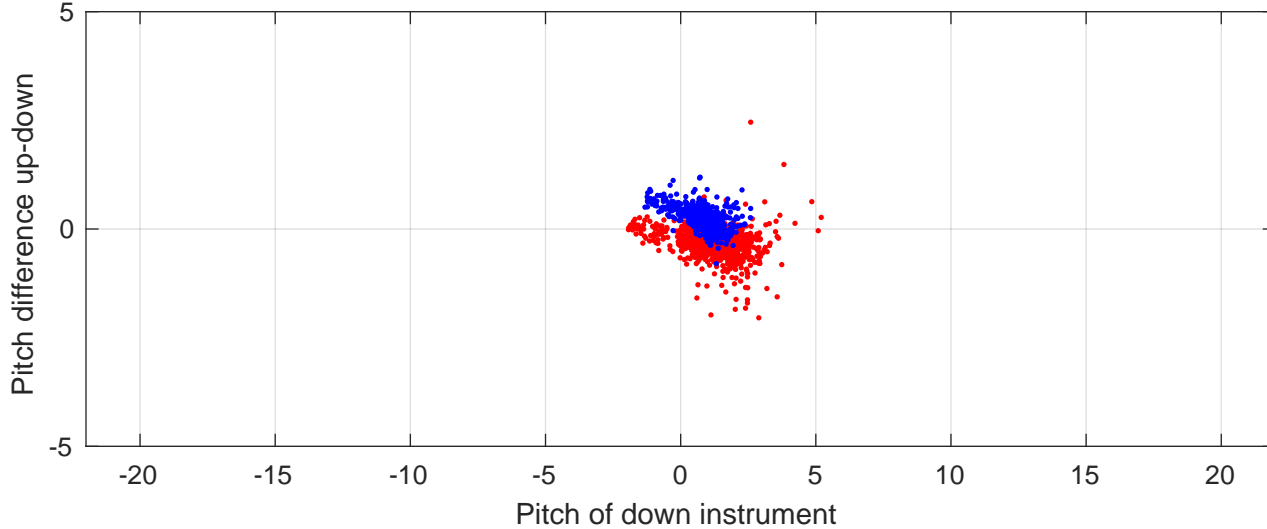

P2E station #10701 (V7) Figure 6

Heading offset : -47.9542 (r/b: down/upcast)

Pitch offset : -3.501

Roll offset : 0.080281