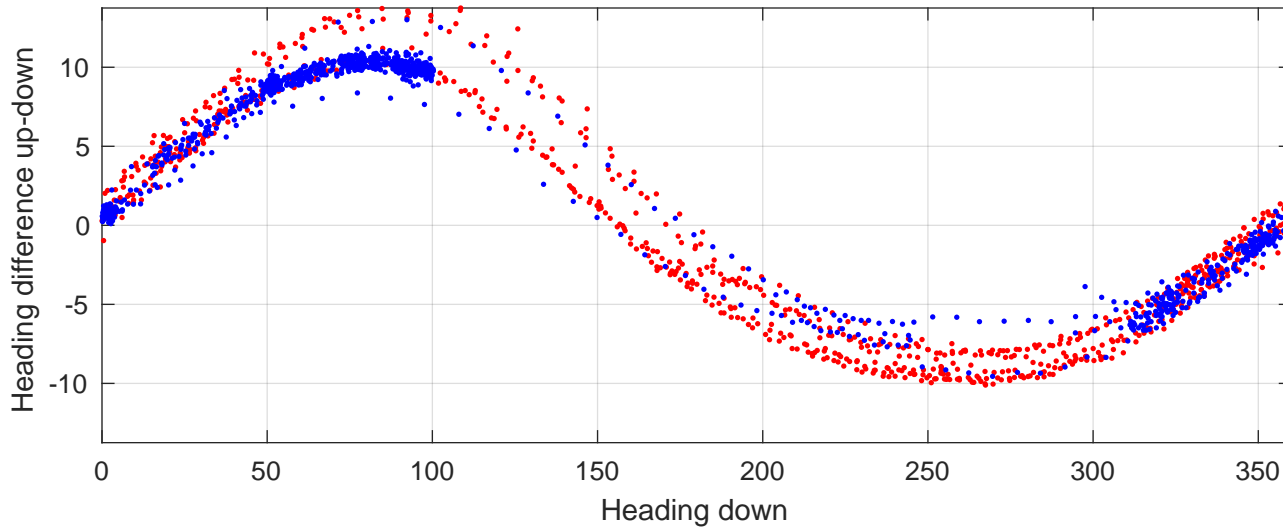

P2E station #10701 (V7) Figure 6

Heading offset : -47.9542 (r/b: down/upcast)

Pitch offset : -3.501

Roll offset : 0.080281