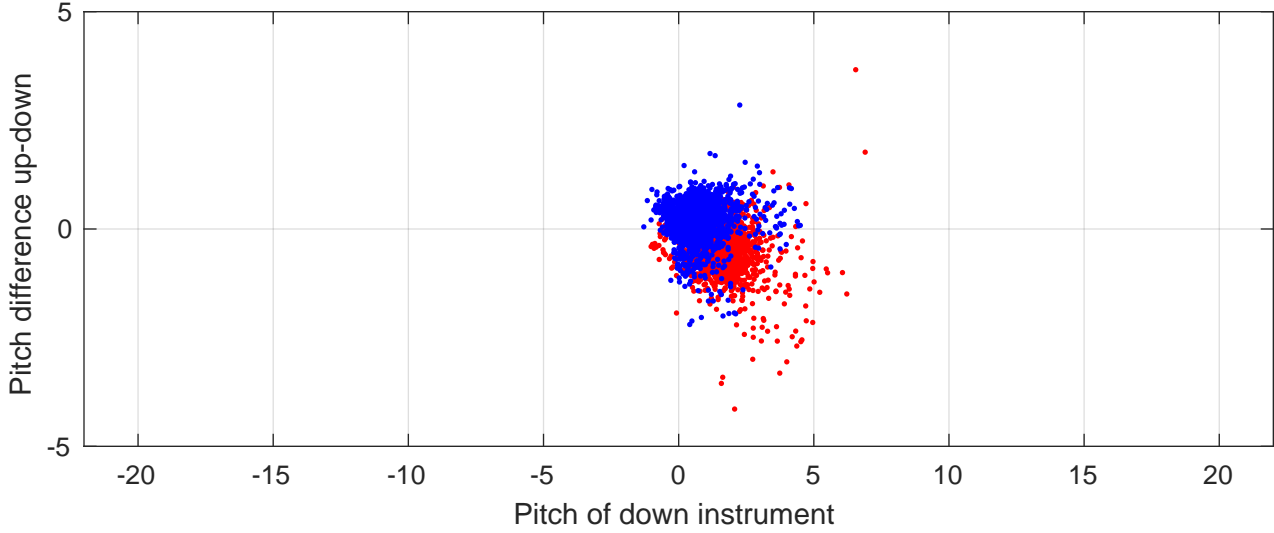

P2E station #10801 (V7) Figure 6

Heading offset : -48.0091 (r/b: down/upcast)

Pitch offset : -2.9249

Roll offset : -0.6413