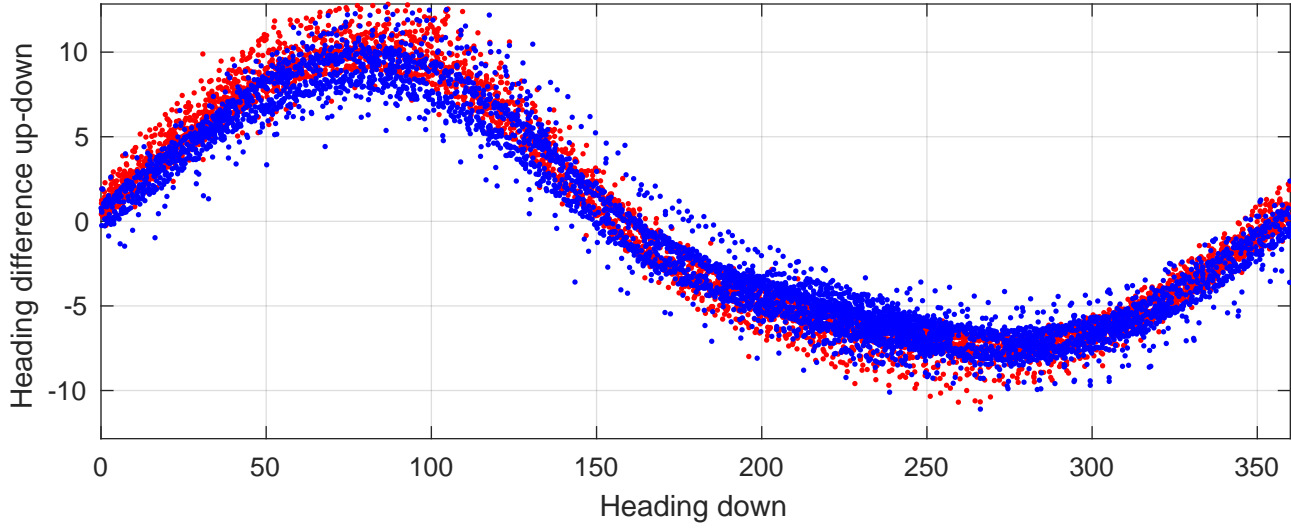

P2E station #10801 (V7) Figure 6

Heading offset : -48.0091 (r/b: down/upcast)

Pitch offset : -2.9249

Roll offset : -0.6413