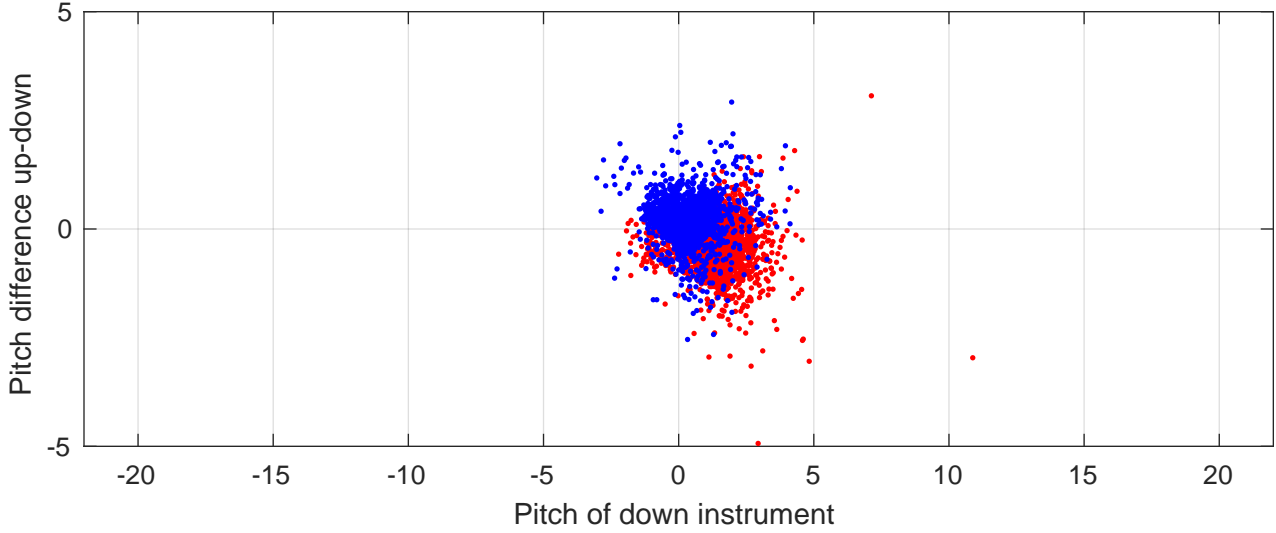

P2E station #10901 (V7) Figure 6

Heading offset : -48.156 (r/b: down/upcast)

Pitch offset : -2.8645

Roll offset : -0.70834