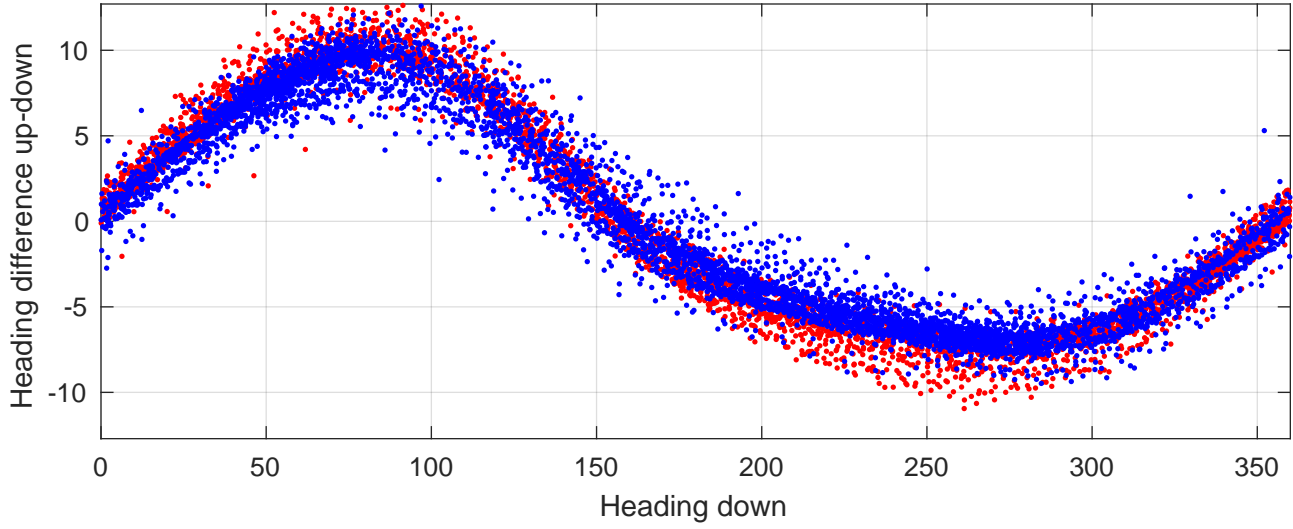

P2E station #10901 (V7) Figure 6

Heading offset : -48.156 (r/b: down/upcast)

Pitch offset : -2.8645

Roll offset : -0.70834