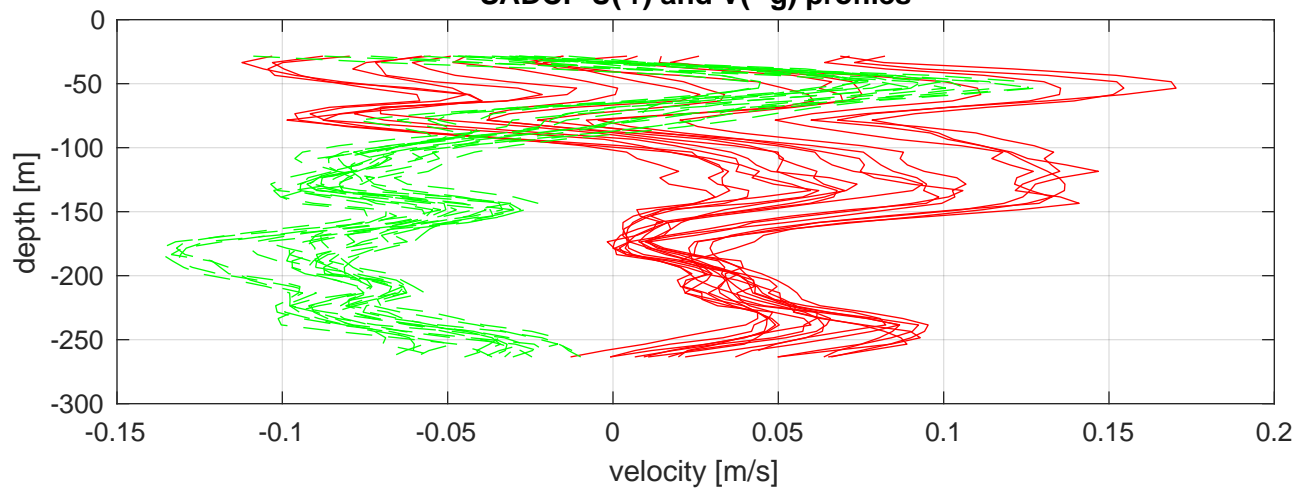

P2E station #10901 (V7) SADCP U(-r) and V(--g) profiles

ship nav (g.) start (bp) end (kp) SADCP (rp)