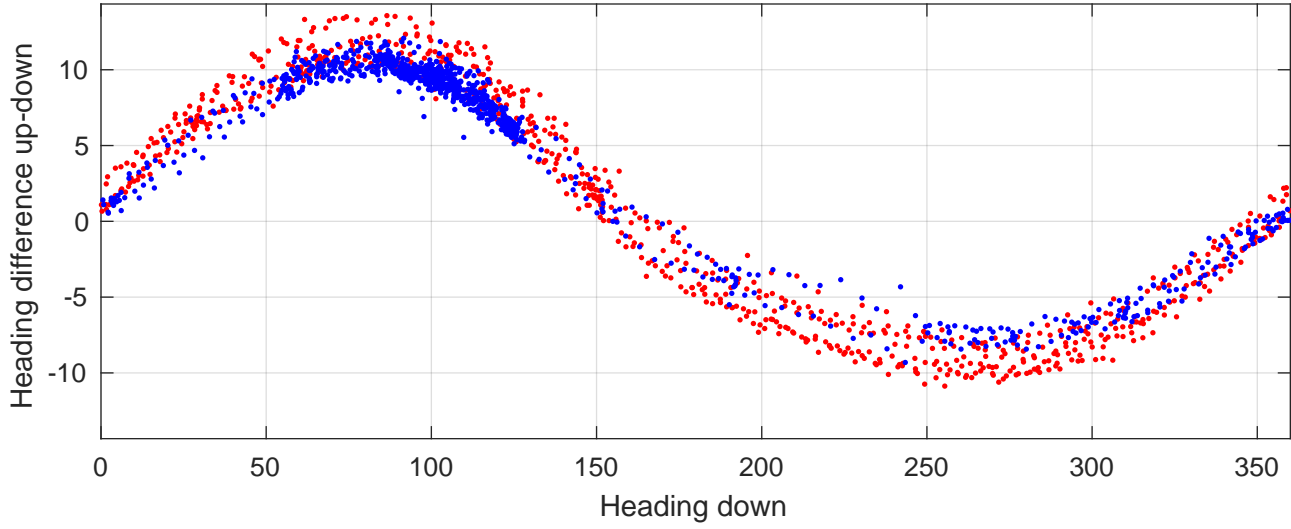

P2E station #11001 (V7) Figure 6

Heading offset : -47.9908 (r/b: down/upcast)

Pitch offset : -3.4224

Roll offset : -0.01563