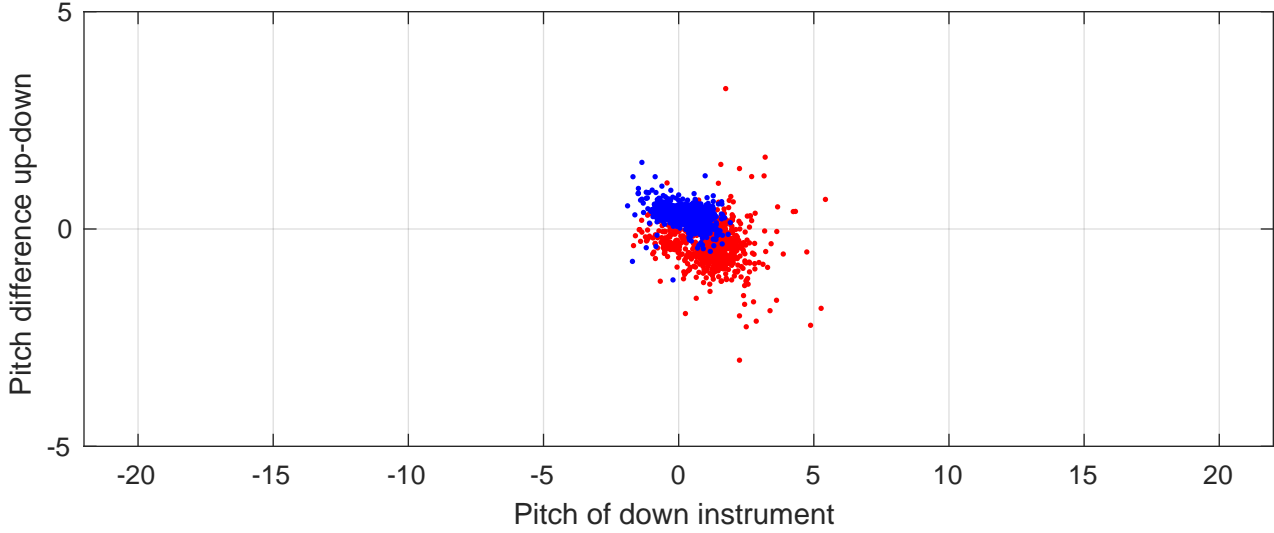

P2E station #11001 (V7) Figure 6

Heading offset : -47.9908 (r/b: down/upcast)

Pitch offset : -3.4224

Roll offset : -0.01563