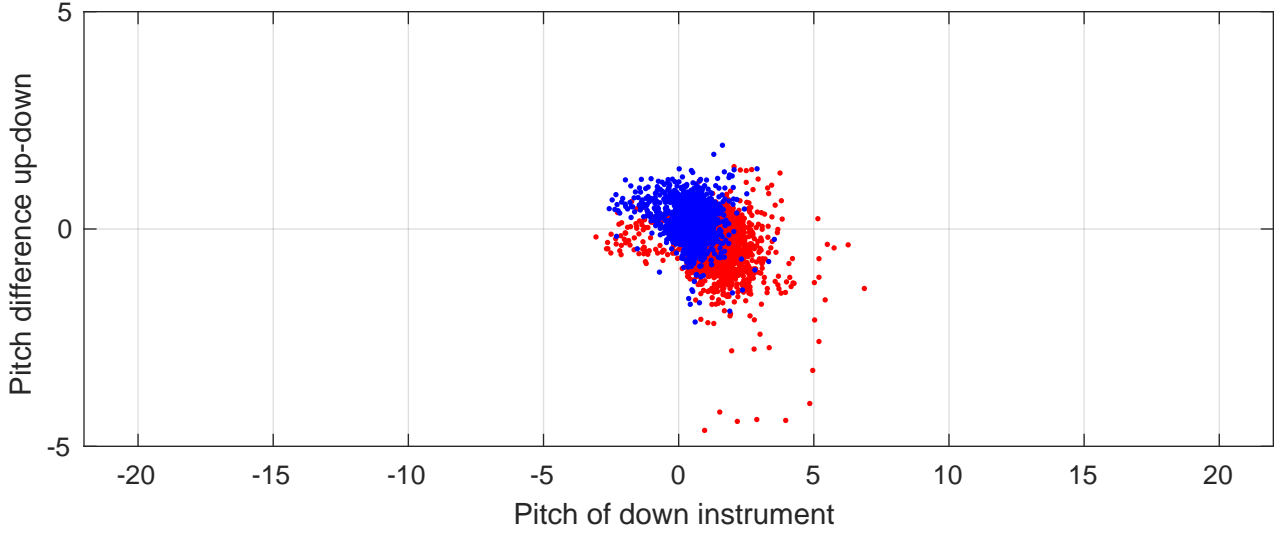

P2E station #11002 (V7) Figure 6

Heading offset : -47.8391 (r/b: down/upcast)

Pitch offset : -2.9084

Roll offset : -0.95619