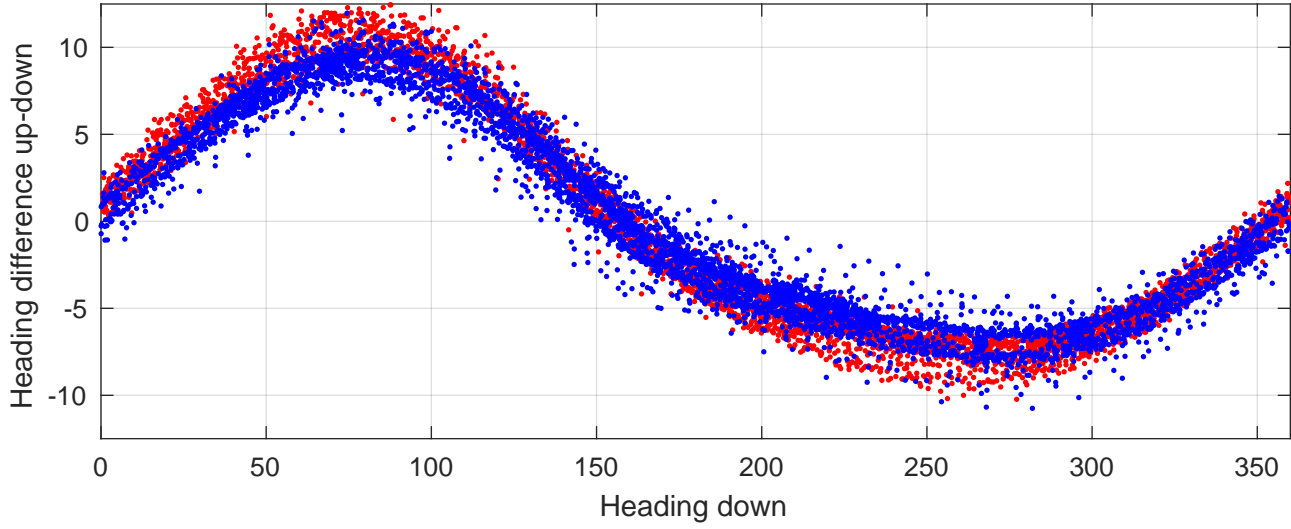

P2E station #11002 (V7) Figure 6

Heading offset : -47.8391 (r/b: down/upcast)

Pitch offset : -2.9084

Roll offset : -0.95619