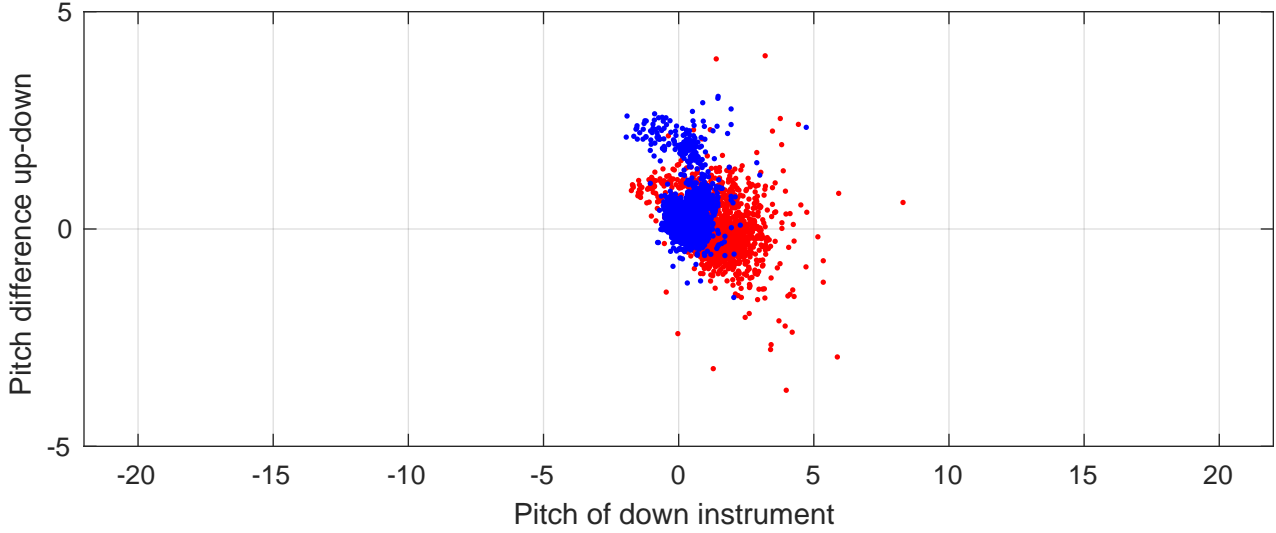

P2E station #11101 (V7) Figure 6

Heading offset : -48.3821 (r/b: down/upcast)

Pitch offset : -4.2154

Roll offset : -0.21704