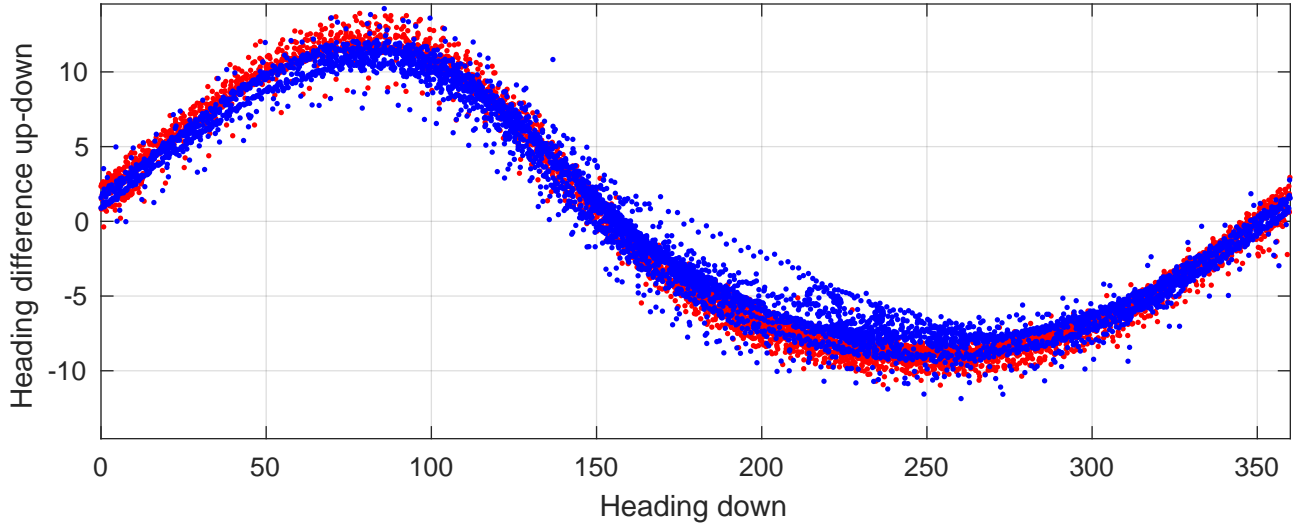

P2E station #11101 (V7) Figure 6

Heading offset : -48.3821 (r/b: down/upcast)

Pitch offset : -4.2154

Roll offset : -0.21704