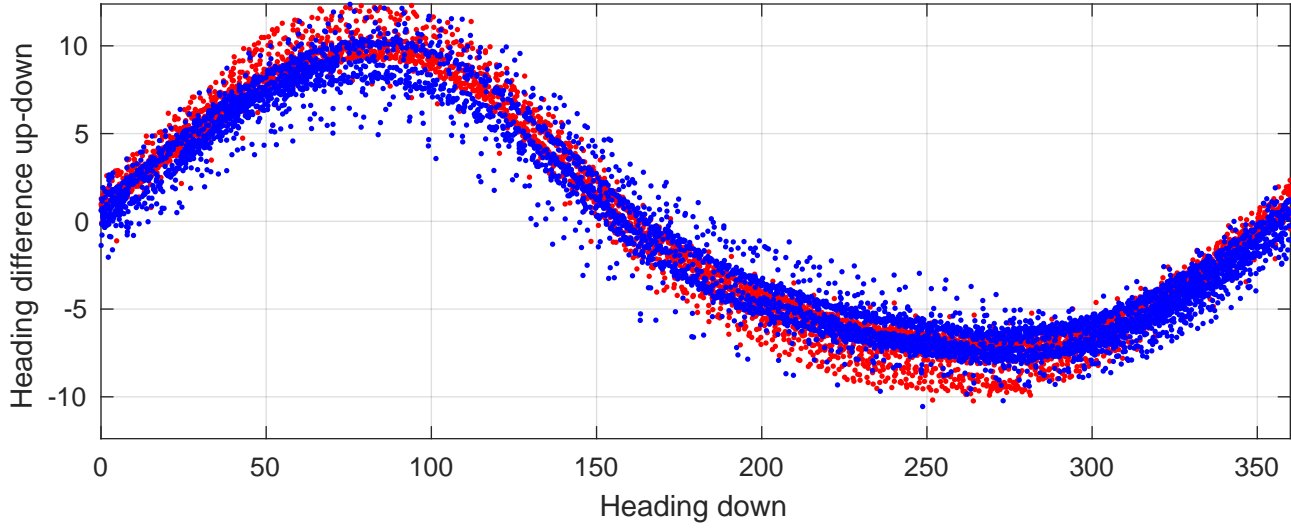

P2E station #11201 (V7) Figure 6

Heading offset : -47.9833 (r/b: down/upcast)

Pitch offset : -2.8967

Roll offset : -0.92479