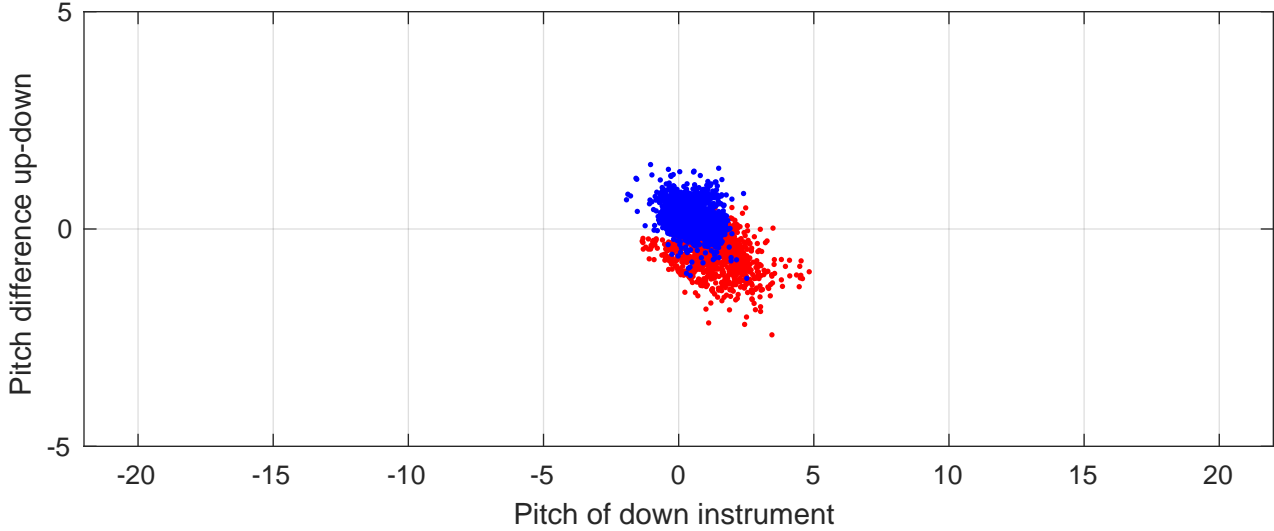

P2E station #11201 (V7) Figure 6

Heading offset : -47.9833 (r/b: down/upcast)

Pitch offset : -2.8967

Roll offset : -0.92479