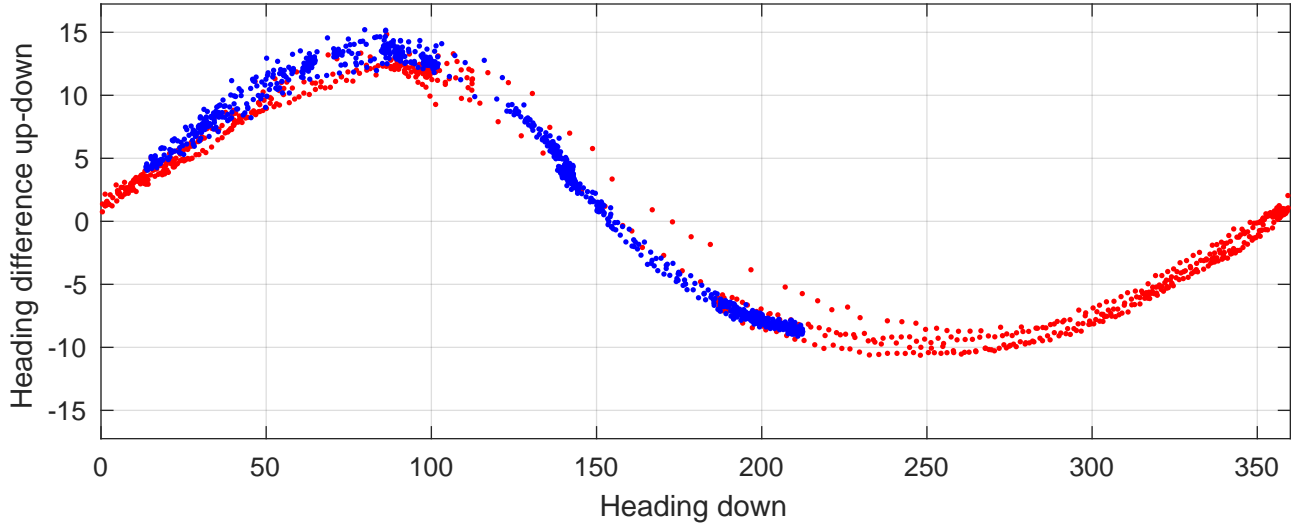

# P2E station #11301 (V7) Figure 6

Heading offset : -48.3843 (r/b: down/upcast)

Pitch offset : -4.0139

Roll offset : 2.7008