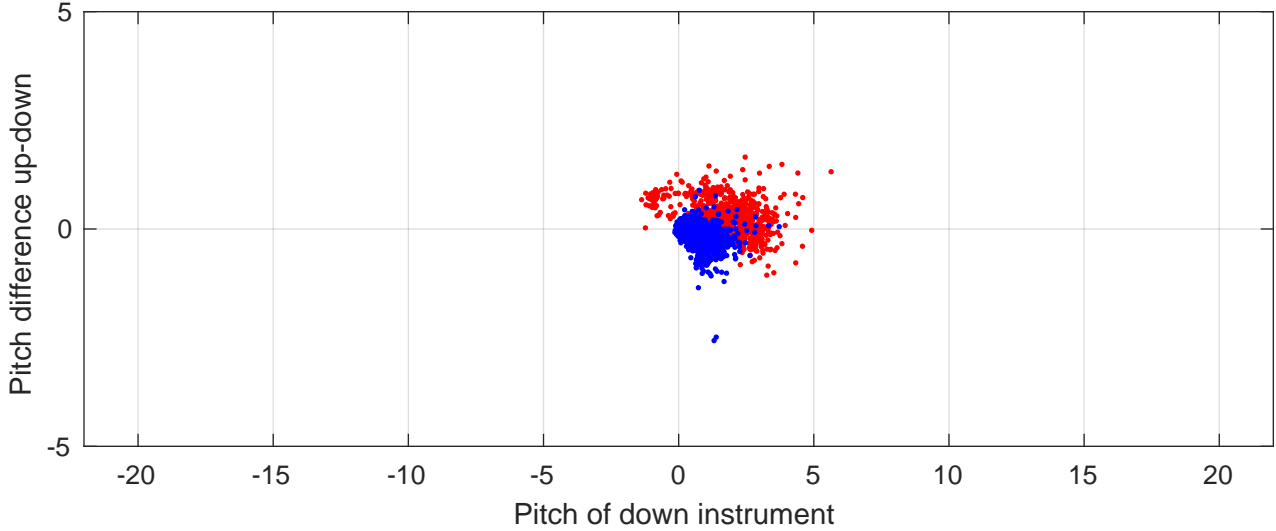

# P2E station #11301 (V7) Figure 6

Heading offset : -48.3843 (r/b: down/upcast)

Pitch offset : -4.0139

Roll offset : 2.7008