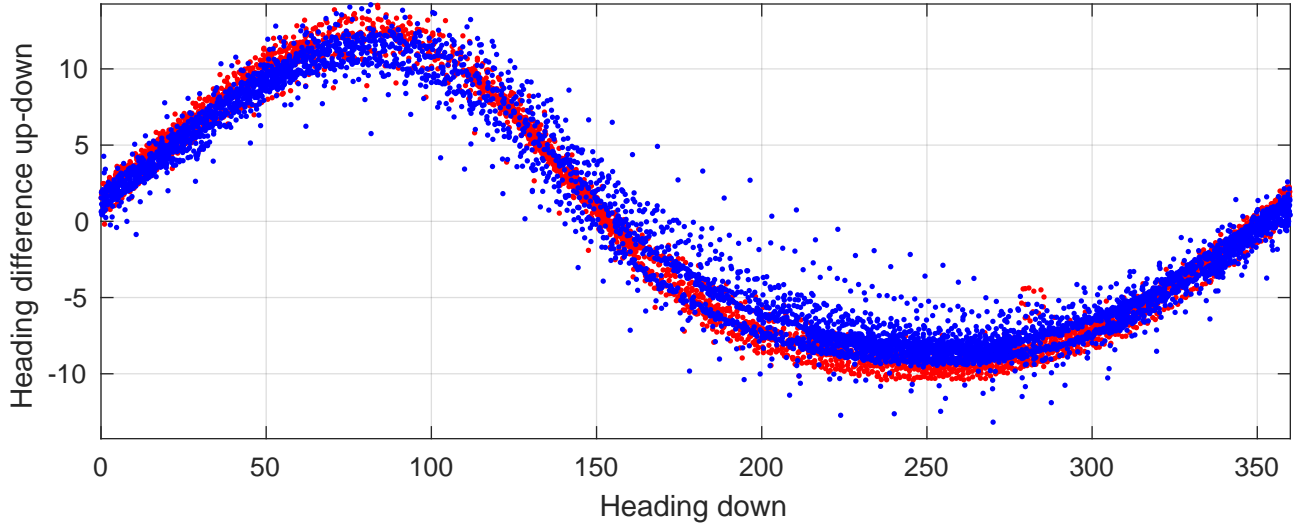

P2E station #11302 (V7) Figure 6

Heading offset : -48.5234 (r/b: down/upcast)

Pitch offset : -4.2864

Roll offset : -0.093932