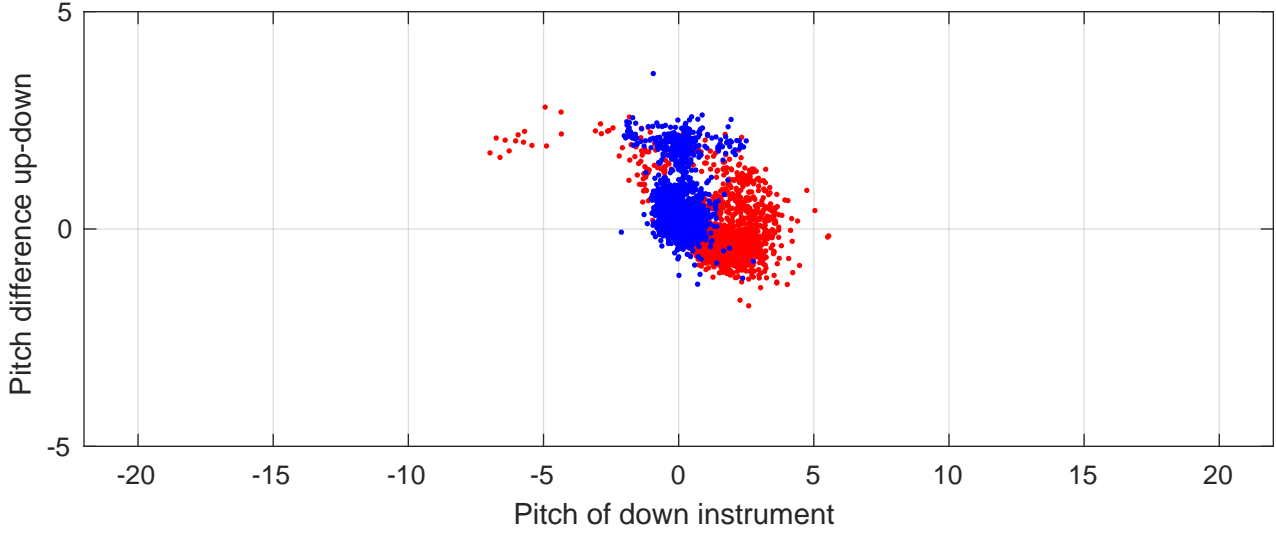

P2E station #11302 (V7) Figure 6

Heading offset : -48.5234 (r/b: down/upcast)

Pitch offset : -4.2864

Roll offset : -0.093932