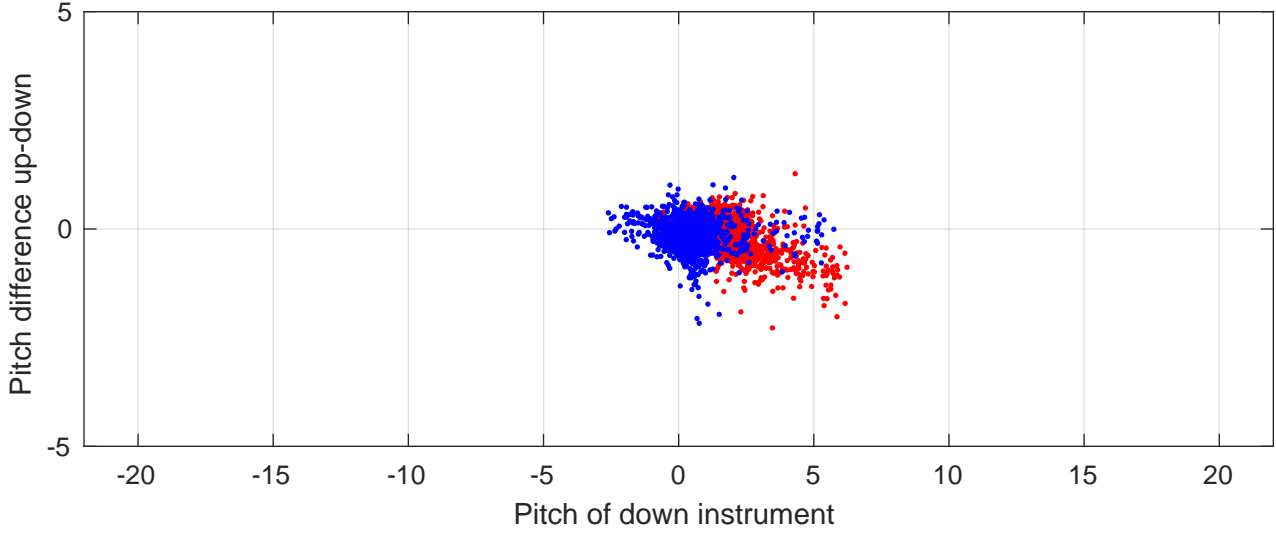

# P2E station #11401 (V7) Figure 6

Heading offset : -48.3936 (r/b: down/upcast)

Pitch offset : -3.4535

Roll offset : 0.31886