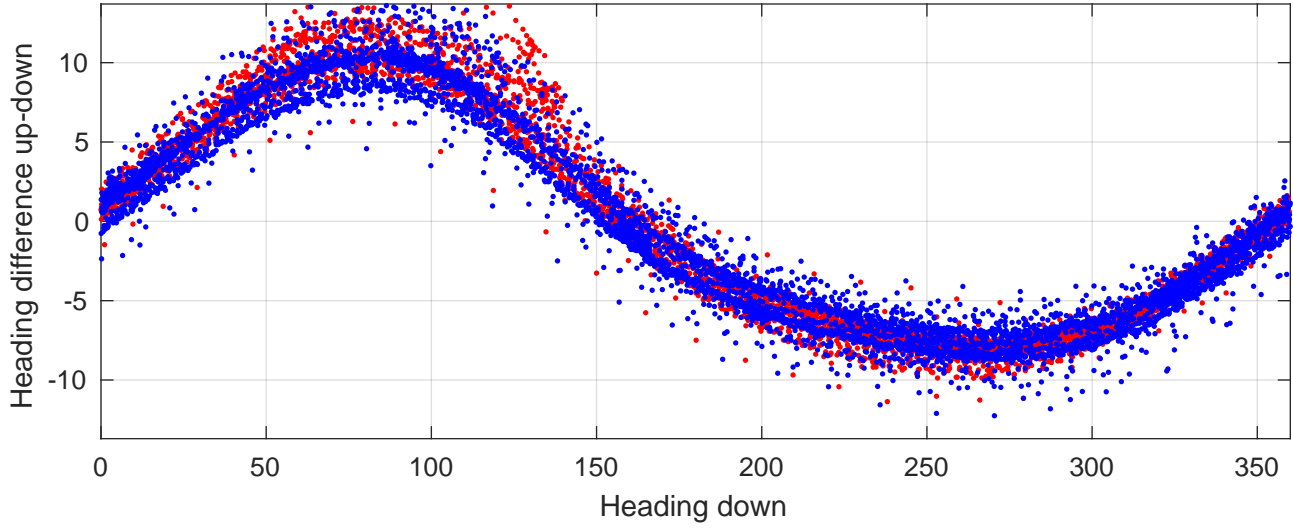

# P2E station #11401 (V7) Figure 6

Heading offset : -48.3936 (r/b: down/upcast)

Pitch offset : -3.4535

Roll offset : 0.31886