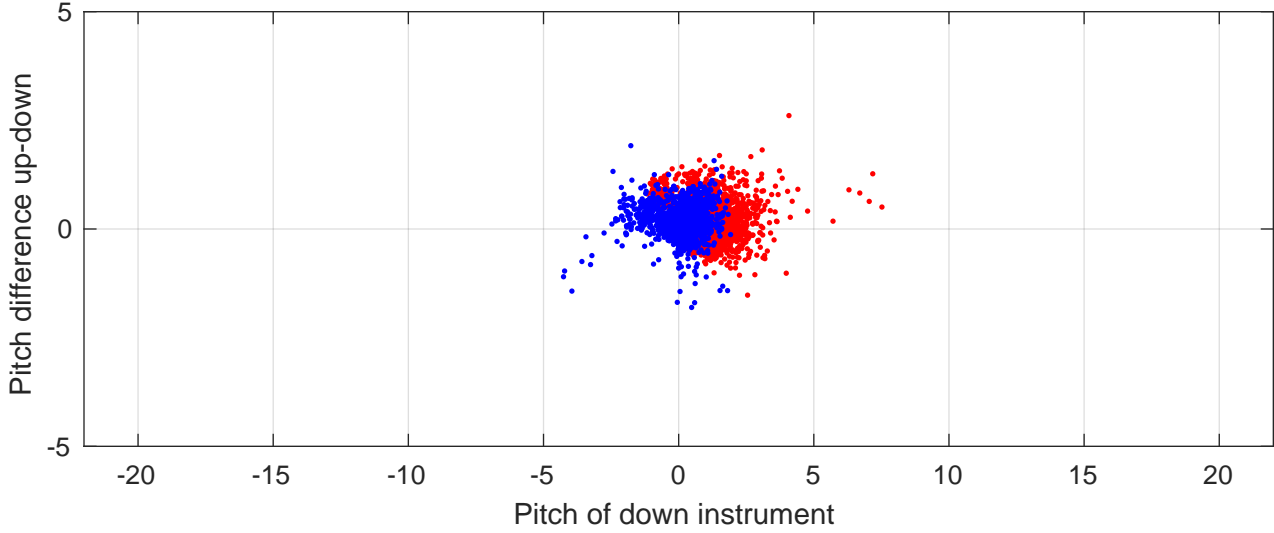

P2E station #11501 (V7) Figure 6

Heading offset : -48.4882 (r/b: down/upcast)

Pitch offset : -4.2067

Roll offset : -1.3051