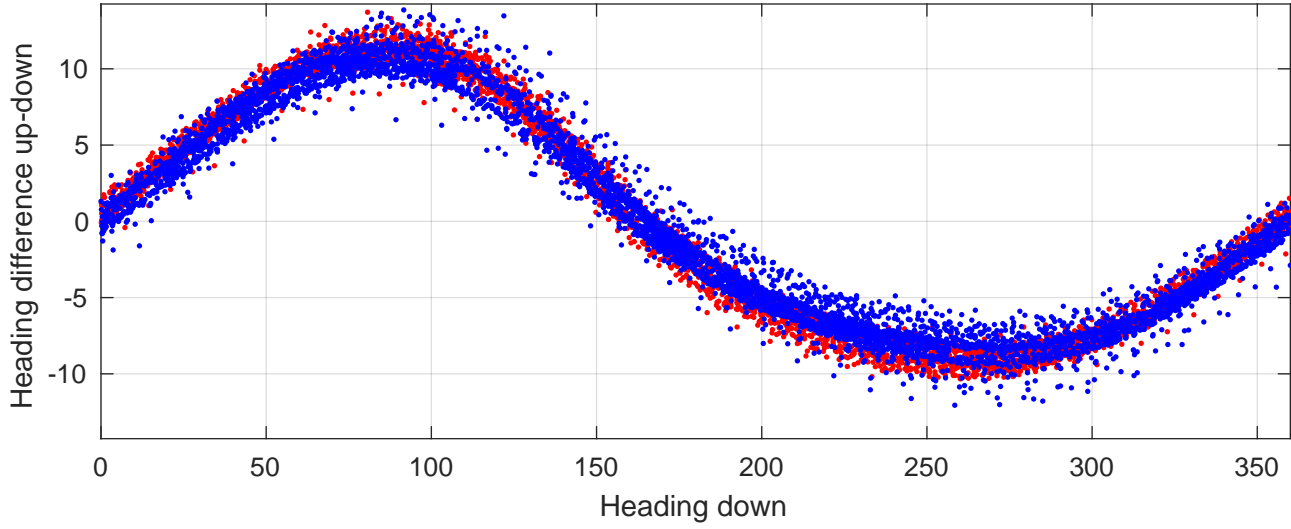

P2E station #11501 (V7) Figure 6

Heading offset : -48.4882 (r/b: down/upcast)

Pitch offset : -4.2067

Roll offset : -1.3051