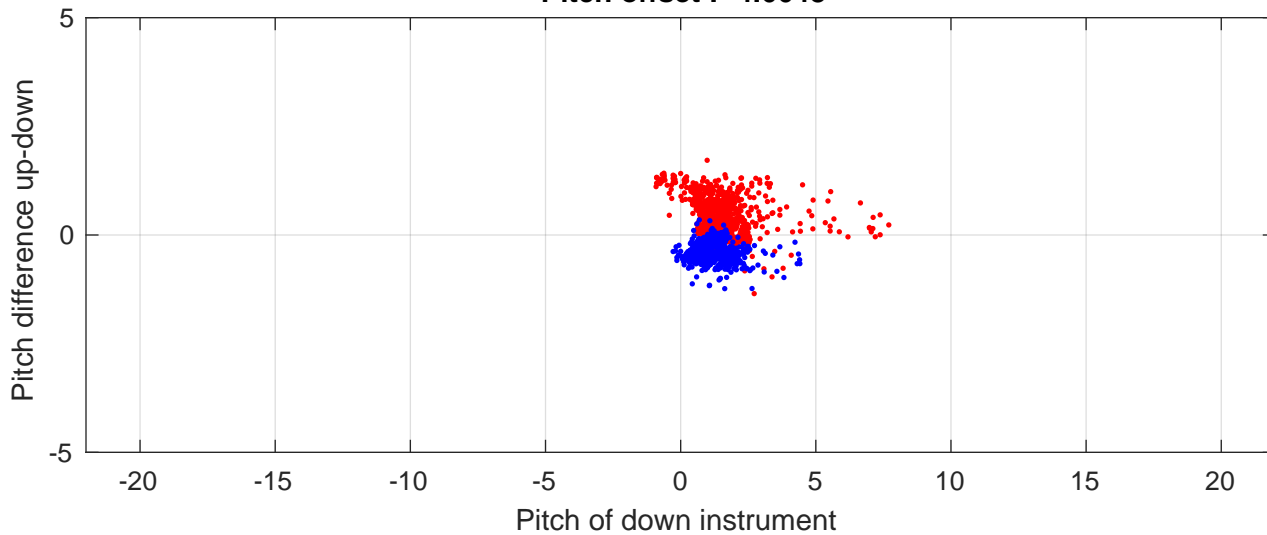

# P2E station #11601 (V7) Figure 6

Heading offset : -48.4576 (r/b: down/upcast)

Pitch offset : -4.6648

Roll offset : 0.23799