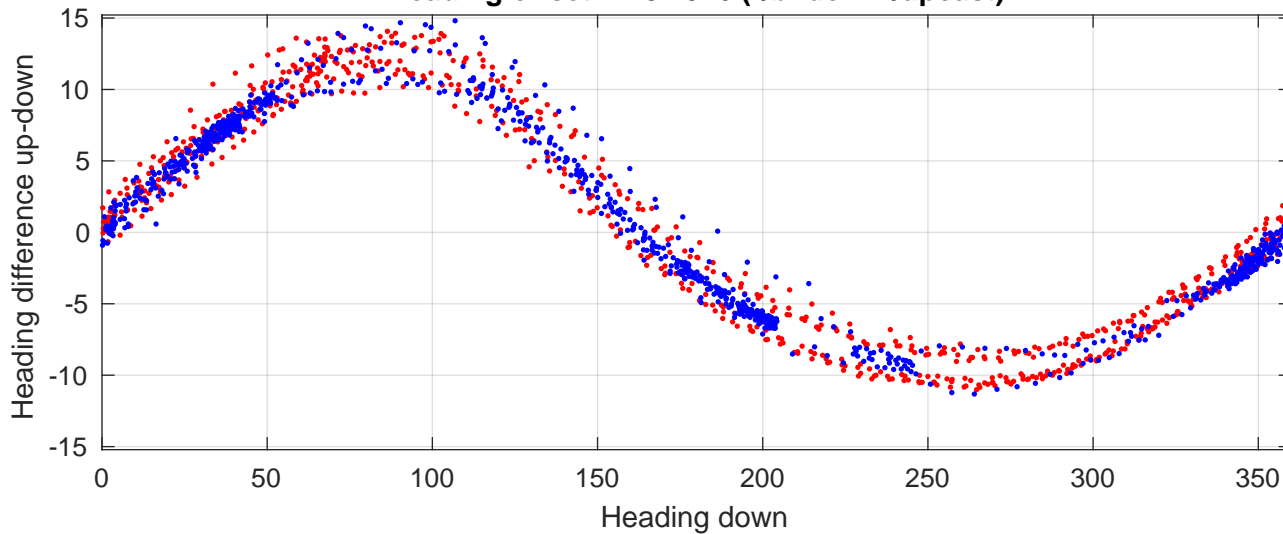

# P2E station #11601 (V7) Figure 6

Heading offset : -48.4576 (r/b: down/upcast)

Pitch offset : -4.6648

Roll offset : 0.23799