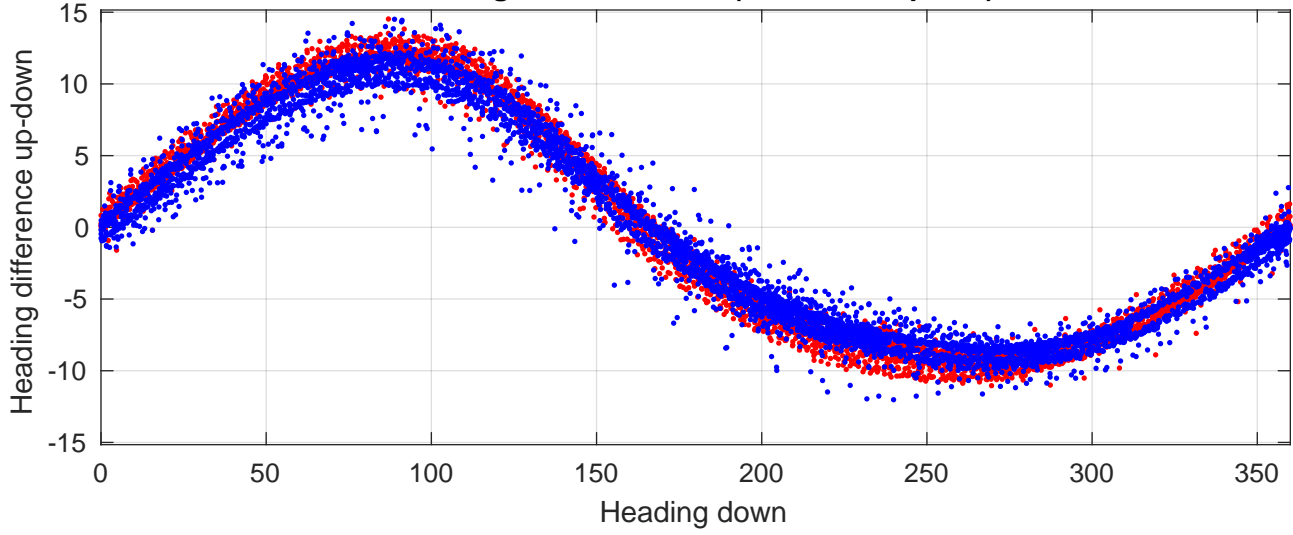

P2E station #11602 (V7) Figure 6

Heading offset : -48.432 (r/b: down-/upcast)

Pitch offset : -4.645

Roll offset : -1.3171