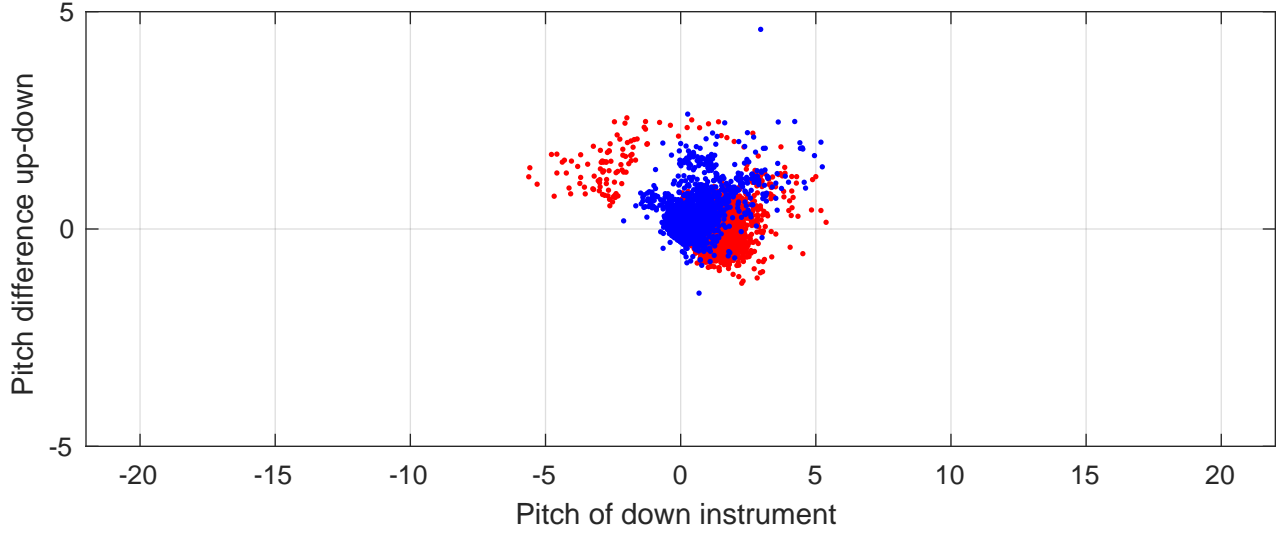

P2E station #11602 (V7) Figure 6

Heading offset : -48.432 (r/b: down-/upcast)

Pitch offset : -4.645

Roll offset : -1.3171