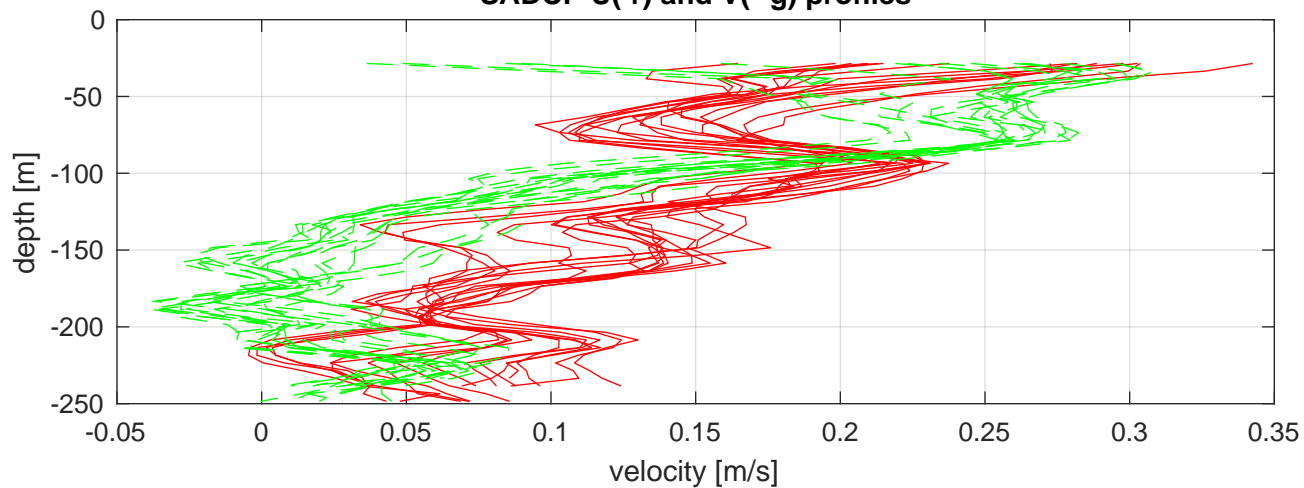

### P2E station #11602 (V7) SADCP U(-r) and V(-g) profiles

### ship nav (g.) start (bp) end (kp) SADCP (rp)