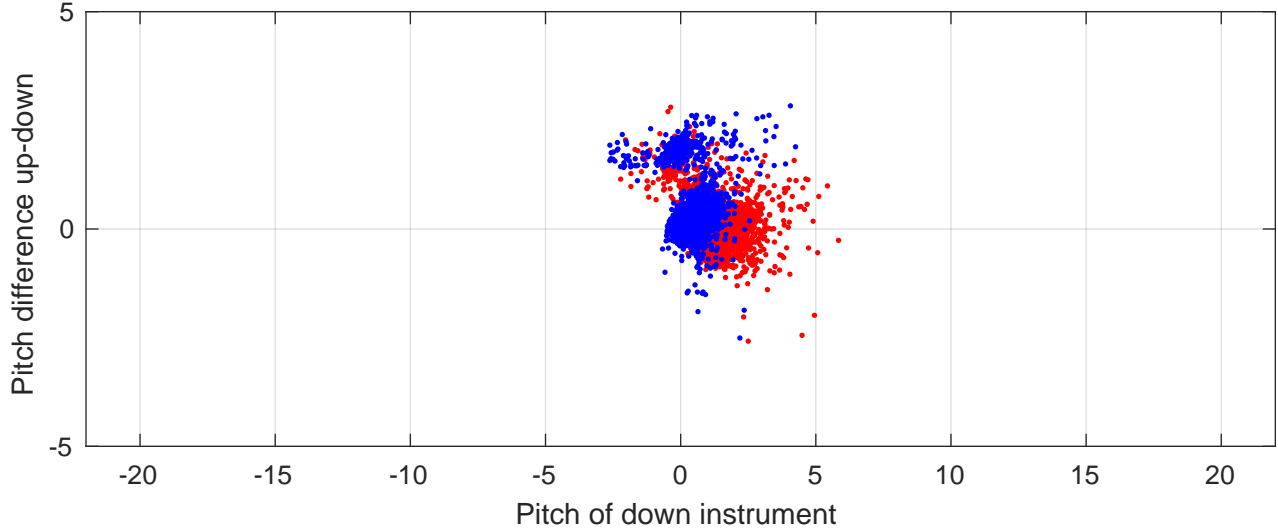

P2E station #11701 (V7) Figure 6

Heading offset : -48.3939 (r/b: down/upcast)

Pitch offset : -5.0068

Roll offset : -1.342