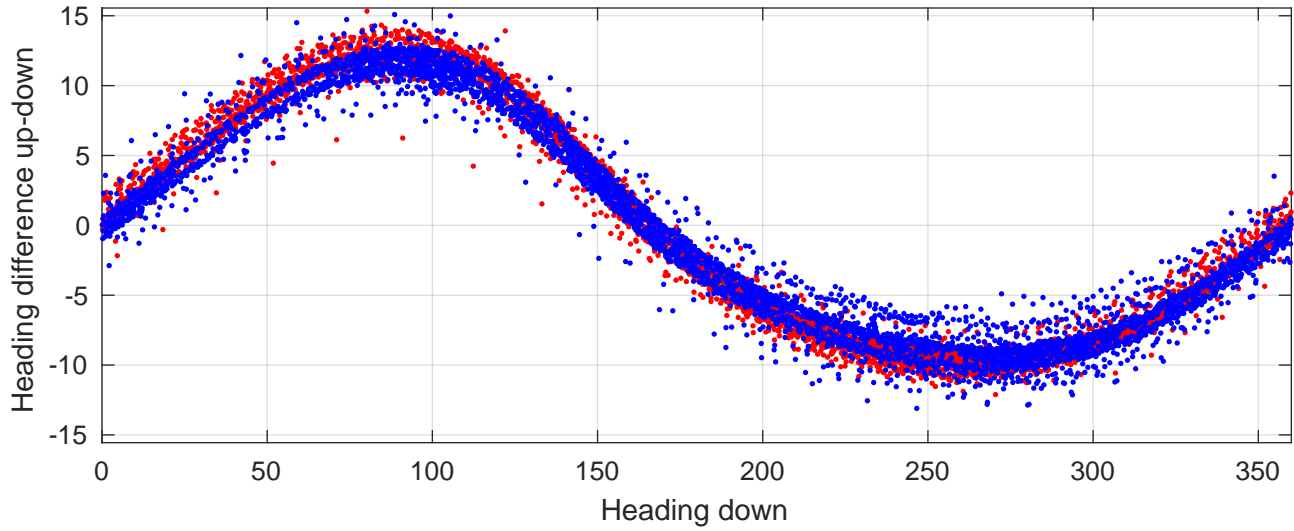

P2E station #11701 (V7) Figure 6

Heading offset : -48.3939 (r/b: down/upcast)

Pitch offset : -5.0068

Roll offset : -1.342