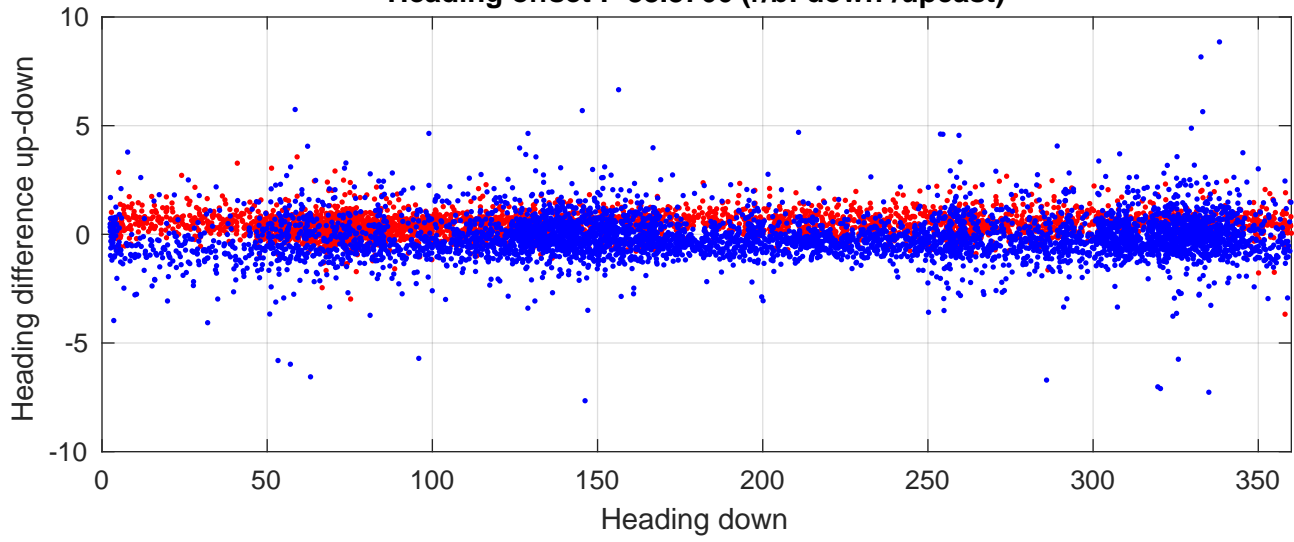

S4P station #64 (V8) Figure 6

Heading offset : -88.8766 (r/b: down/upcast)

Pitch offset : 2.0404

Roll offset : -2.8402