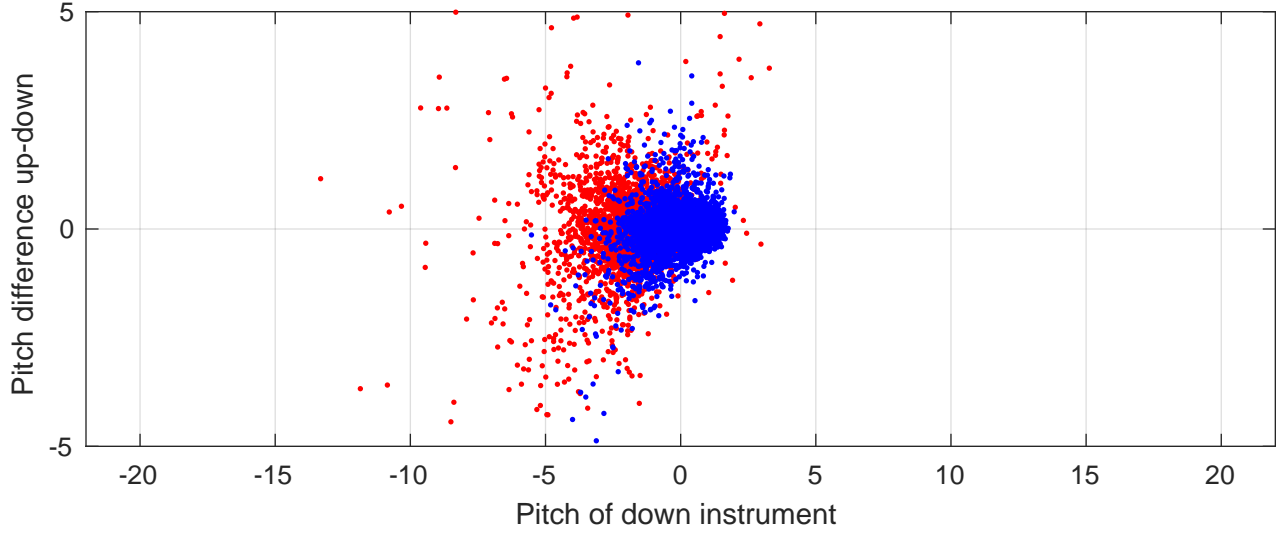

# S4P station #48 (V8) Figure 6

Heading offset : -88.4028 (r/b: down/upcast)

Pitch offset : 1.9076

Roll offset : -3.1228