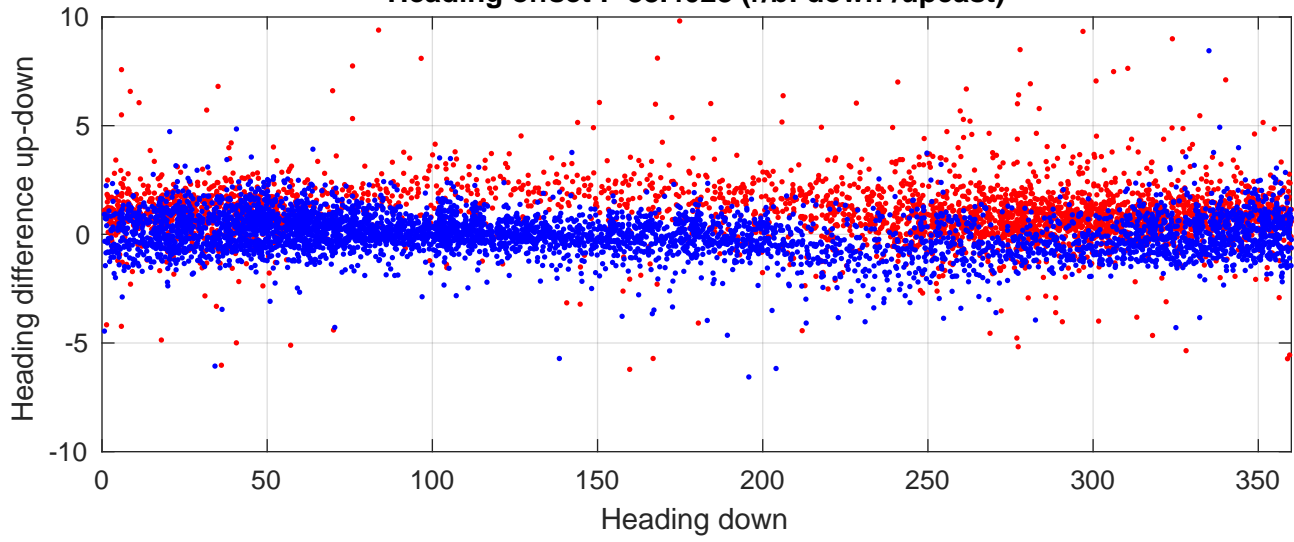

# S4P station #48 (V8) Figure 6

Heading offset : -88.4028 (r/b: down/upcast)

Pitch offset : 1.9076

Roll offset : -3.1228