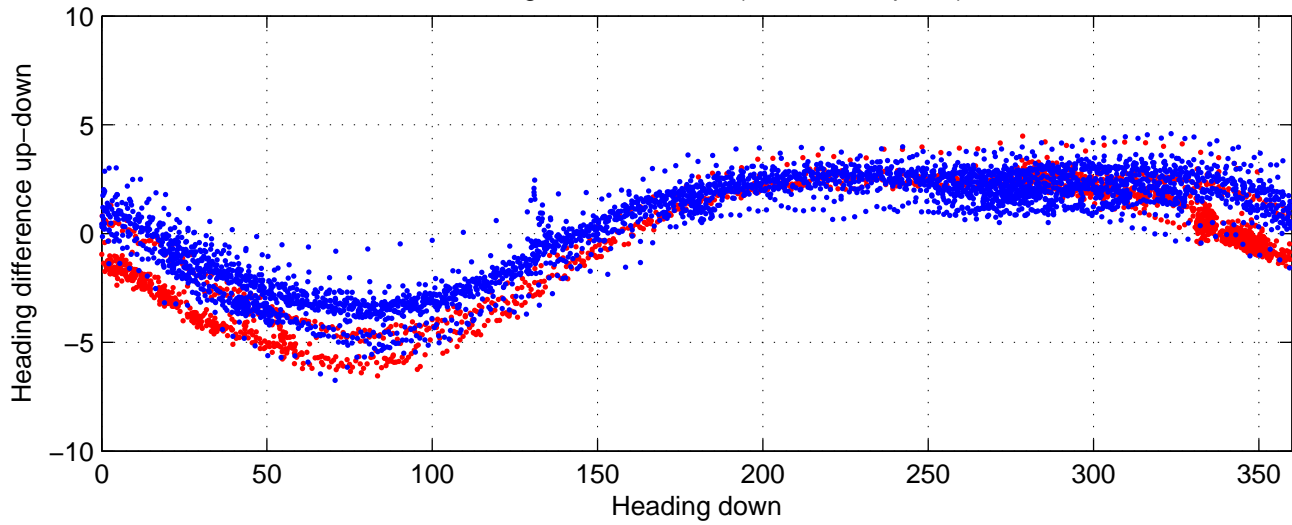

rh10121 (LADCP #019; V5) Figure 6

Heading offset : 88.0235 (r/b: down-/upcast)

Pitch offset : -0.73183

Roll offset : -0.79479