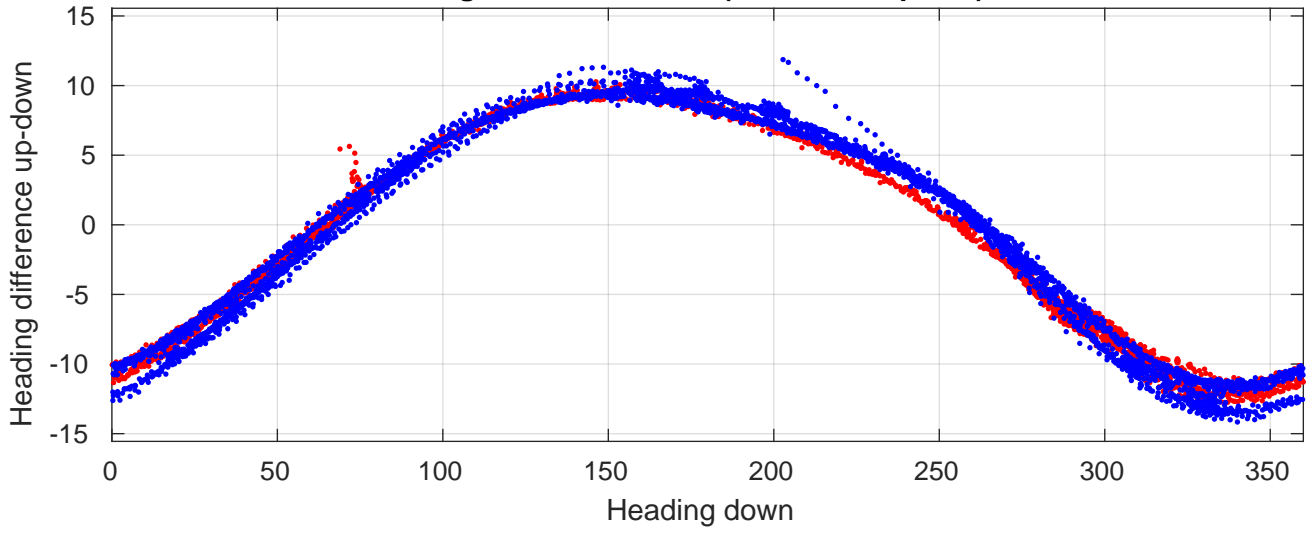

P06 station #220 (V2) Figure 6

Heading offset : 158.9252 (r/b: down-/upcast)

Pitch offset : -0.4581

Roll offset : -0.51767