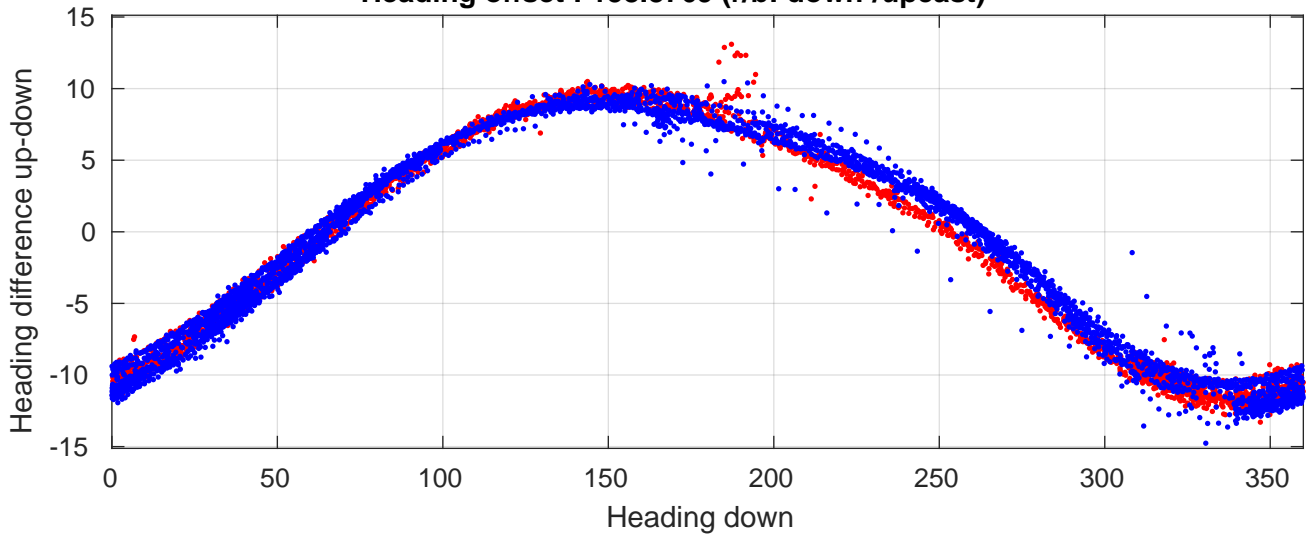

P06 station #211 (V2) Figure 6

Heading offset : 158.8769 (r/b: down-/upcast)

Pitch offset : -0.10675

Roll offset : -0.569