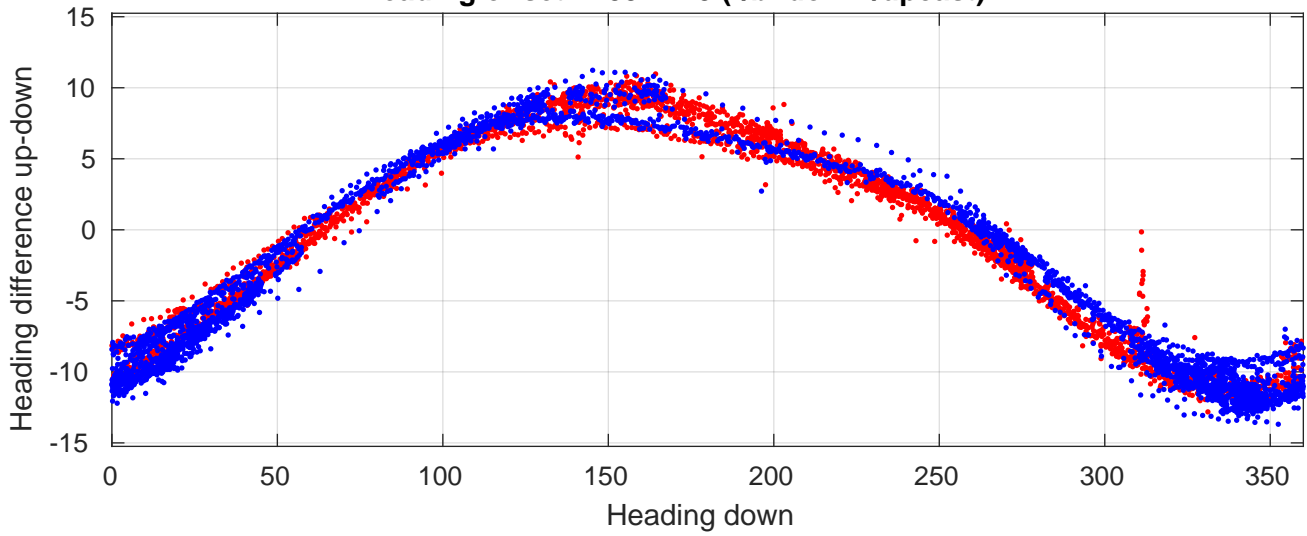

# P06 station #213 (V2) Figure 6

Heading offset : 159.1129 (r/b: down-/upcast)

Pitch offset : -0.081689

Roll offset : -0.58492